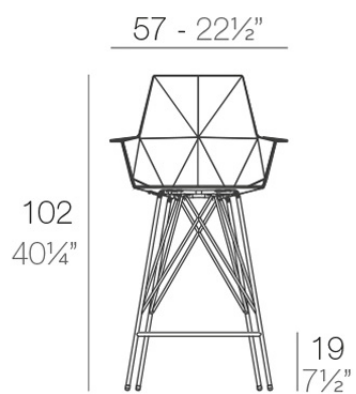

Faz bar stool 57x51x102cm

by Ramón Esteve

A commitment to minimalist aesthetics, Faz is a sleek and contemporary ensemble of outdoor furniture and planters designed by Ramón Esteve for Vondom. Esteve's creative vision for Faz transcends mere functionality and aims to integrate and harmonize with different spaces, be they residential or expansive installations. Through a deliberate selection of materials and the strategic incorporation of lighting elements, Ramón Esteve has created an atmosphere that exudes serenity, timelessness and an universality. His ability to blend form and function creates an immersive experience where the boundaries between indoors and outdoors are blurred, leaving behind only an impression of cohesive elegance. In short, he is the mastermind behind Faz's ambience.

Info

Description

Weight: 14.64 Kg

FAZ Taburete Alto con brazos 102
FAZ Counter Stool with arms 40¼"

Finishes

finishes

Basic

Ref. 54165