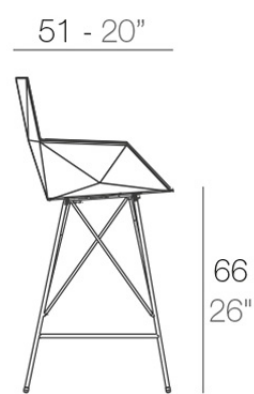

Faz bar stool 57x51x102cm

by Ramón Esteve

A commitment to minimalist aesthetics, Faz is a sleek and contemporary ensemble of outdoor furniture and planters designed by Ramón Esteve for Vondom. Esteve's creative vision for Faz transcends mere functionality and aims to integrate and harmonize with different spaces, be they residential or expansive installations. Through a deliberate selection of materials and the strategic incorporation of lighting elements, Ramón Esteve has created an atmosphere that exudes serenity, timelessness and an universality. His ability to blend form and function creates an immersive experience where the boundaries between indoors and outdoors are blurred, leaving behind only an impression of cohesive elegance. In short, he is the mastermind behind Faz's ambience.

Info

Description

Weight: 14.64 Kg

FAZ Taburete Alto con brazos 102
FAZ Counter Stool with arms 40¼"

Finishes

finishes

Basic

Ref. 54165