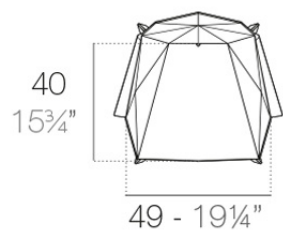

Faz bar stool 57x51x102cm

by Ramón Esteve

A commitment to minimalist aesthetics, Faz is a sleek and contemporary ensemble of outdoor furniture and planters designed by Ramón Esteve for Vondom. Esteve's creative vision for Faz transcends mere functionality and aims to integrate and harmonize with different spaces, be they residential or expansive installations. Through a deliberate selection of materials and the strategic incorporation of lighting elements, Ramón Esteve has created an atmosphere that exudes serenity, timelessness and an universality. His ability to blend form and function creates an immersive experience where the boundaries between indoors and outdoors are blurred, leaving behind only an impression of cohesive elegance. In short, he is the mastermind behind Faz's ambience.

Info

Description

Weight: 14.64 Kg

FAZ Taburete Alto con brazos 102
FAZ Counter Stool with arms 40¼"

Finishes

finishes

Basic

Ref. 54165