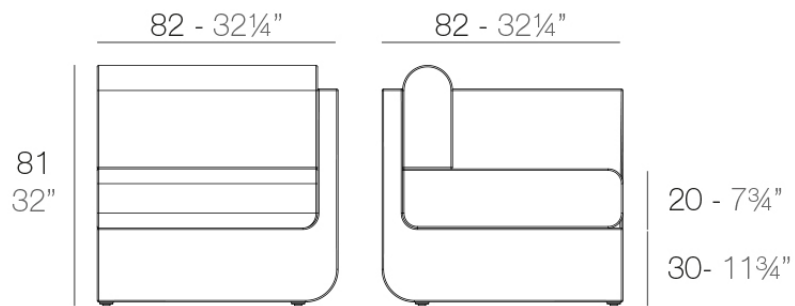

### Description

Made of polyethylene resin by rotational moulding. 100% Recyclable. Item suitable for indoor and outdoor use. Available in different finishes.

Weight: 25.15 Kg

ULM Sofá Módulo Izquierdo

ULM Sectional Sofa Left