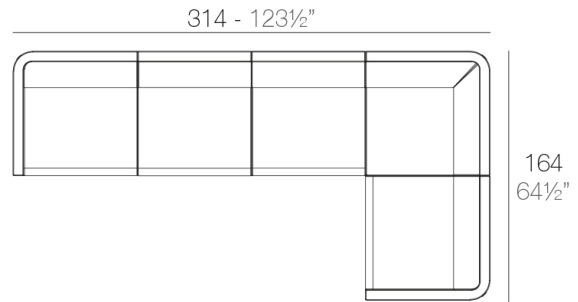

- **2 x 54171** Módulo Central - Sectional Sofa Armless
- **1 x 54173** Módulo Izquierdo - Sectional Sofa Left
- **1 x 54174** Módulo Derecho - Sectional Sofa Right
- **1 x 54172** Módulo Esquina - Sectional Sofa Corner