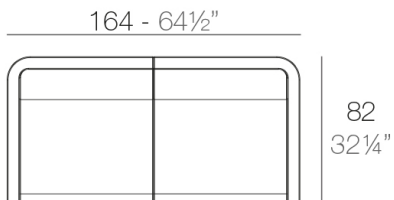

- **1 x 54173** Módulo Izquierdo - Sectional Sofa Left
- **1 x 54174** Módulo Derecho - Sectional Sofa Right