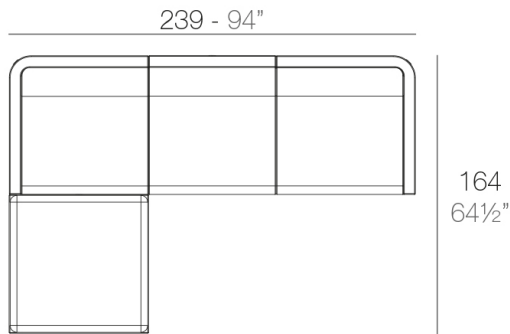

Combinations

- **1 x 54171** Módulo Central - Sectional Sofa Armless
- **1 x 54173** Módulo Izquierdo - Sectional Sofa Left
- **1 x 54174** Módulo Derecho - Sectional Sofa Right
- **1 x 54133** Puff - Ottoman