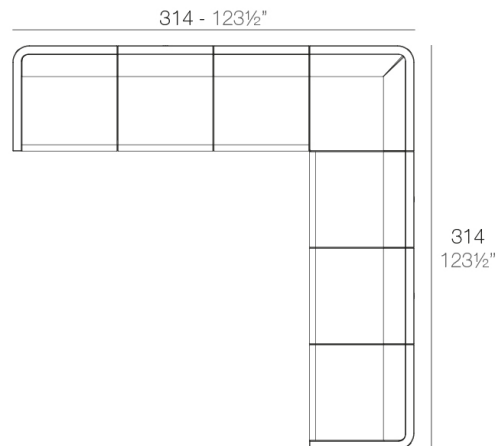

- **4 x 54171** Módulo Central - Sectional Sofa Armless
- **1 x 54173** Módulo Izquierdo - Sectional Sofa Left
- **1 x 54174** Módulo Derecho - Sectional Sofa Right
- **1 x 54172** Módulo Esquina - Sectional Sofa Corner