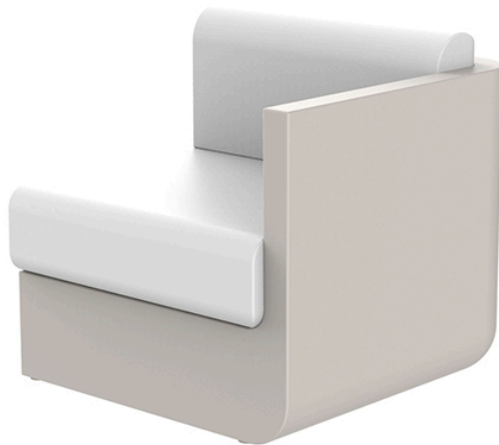

Ulm sectional sofa left

by Ramón Esteve

Ulm furniture collection, designed by Ramón Esteve for Vondom, embodies a new standard with its **inherent universal and logical appeal**. The collection of **minimalist furniture** strikes a perfect balance between design, technology, and ergonomics, all based on basic cube, prism, and spherical shapes.