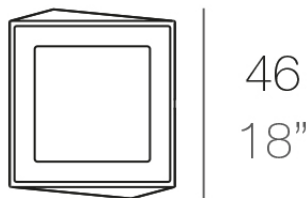

## Faz planter 40cm

by Ramón Esteve

A commitment to minimalist aesthetics, Faz is a sleek and contemporary ensemble of outdoor furniture and planters designed by Ramón Esteve for Vondom. Esteve's creative vision for Faz transcends mere functionality and aims to integrate and harmonize with different spaces, be they residential or expansive installations. Through a deliberate selection of materials and the strategic incorporation of lighting elements, Ramón Esteve has created an atmosphere that exudes serenity, timelessness and an universality. His ability to blend form and function creates an immersive experience where the boundaries between indoors and outdoors are blurred, leaving behind only an impression of cohesive elegance. In short, he is the mastermind behind Faz's ambience.

### Description

Pot made of polyethylene resin by rotational moulding. 100% Recyclable. Item suitable for indoor and outdoor use. Available in different finishes.

Weight: 5.1 Kg

FAZ Maceta      C = 38 L  
FAZ Planter    C = 10 gal