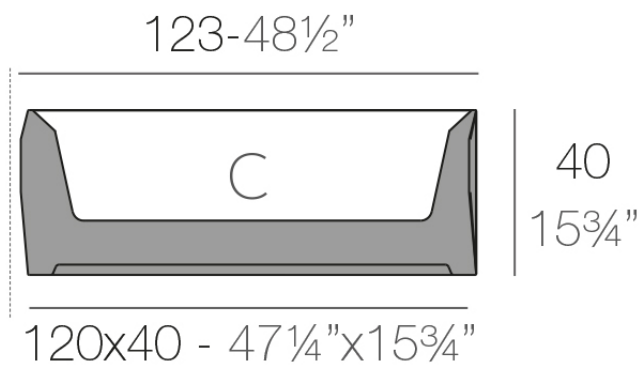

Info

Description

Pot made of polyethylene resin by rotational moulding. 100% Recyclable. Item suitable for indoor and outdoor use. Available in different finishes.

Weight: 13.35 Kg

FAZ Jardinera
FAZ Jardiniera

C = 120 L
C = 31¾ gal

Finishes

finishes

Basic

Ref. 54176A

white 2001

black 2002

ecru 2003