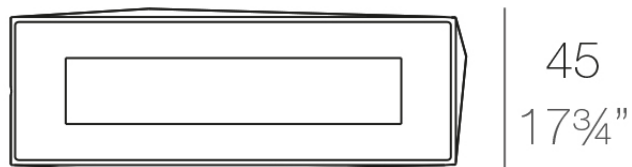

Faz jardiniere 40x120x40cm

by Ramón Esteve

A commitment to minimalist aesthetics, Faz is a sleek and contemporary ensemble of outdoor furniture and planters designed by Ramón Esteve for Vondom. Esteve's creative vision for Faz transcends mere functionality and aims to integrate and harmonize with different spaces, be they residential or expansive installations. Through a deliberate selection of materials and the strategic incorporation of lighting elements, Ramón Esteve has created an atmosphere that exudes serenity, timelessness and an universality. His ability to blend form and function creates an immersive experience where the boundaries between indoors and outdoors are blurred, leaving behind only an impression of cohesive elegance. In short, he is the mastermind behind Faz's ambience.

Info

Description

Pot made of polyethylene resin by rotational moulding. 100% Recyclable. Item suitable for indoor and outdoor use. Available in different finishes.

Weight: 13.35 Kg

FAZ Jardinera
FAZ Jardiniera