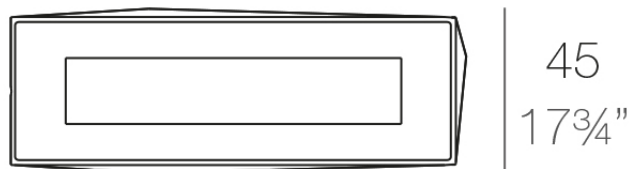

Faz jardiniere 40x120x40cm

by Ramón Esteve

A commitment to minimalist aesthetics, Faz is a sleek and contemporary ensemble of outdoor furniture and planters designed by Ramón Esteve for Vondom. Esteve's creative vision for Faz transcends mere functionality and aims to integrate and harmonize with different spaces, be they residential or expansive installations. Through a deliberate selection of materials and the strategic incorporation of lighting elements, Ramón Esteve has created an atmosphere that exudes serenity, timelessness and an universality. His ability to blend form and function creates an immersive experience where the boundaries between indoors and outdoors are blurred, leaving behind only an impression of cohesive elegance. In short, he is the mastermind behind Faz's ambience.

Info

Description

Pot made of polyethylene resin by rotational moulding. 100% Recyclable. Item suitable for indoor and outdoor use. Available in different finishes.

Weight: 13.35 Kg

FAZ Jardinera
FAZ Jardiniera