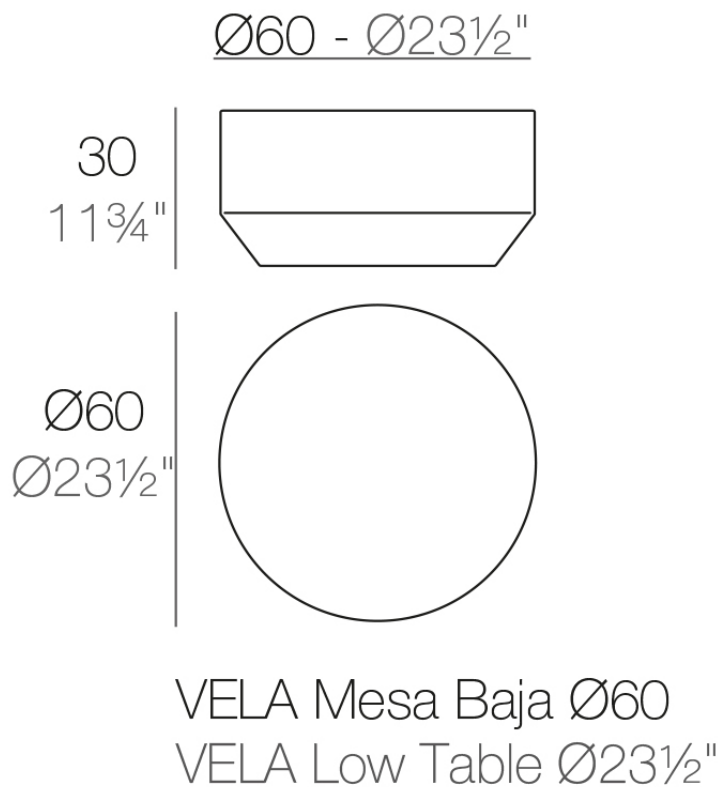

Info

Description

Made of polyethylene resin by rotational moulding. 100% Recyclable. Item suitable for indoor and outdoor use. Available in different finishes.

Weight: 4.85 Kg

Finishes

finishes

Basic

Ref. 54178