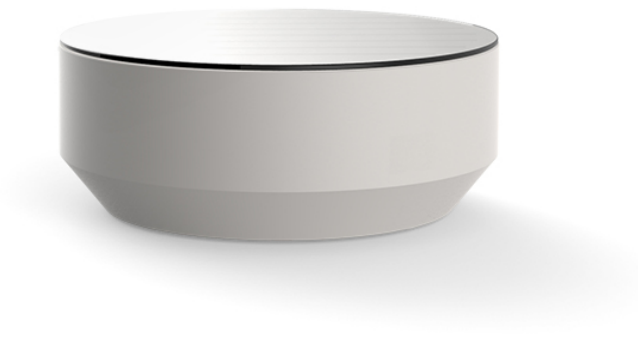

Vela round coffee table ø80cm

by Ramón Esteve

Vela collection, designed by Ramón Esteve for Vondom, captures the essence of modern design in outdoor living. This collection of contemporary outdoor furniture and planters is crafted to provide exceptional comfort and quality, similar to indoor furnishings, while retaining its distinctive features. With a focus on sleek design, each piece enhances contemporary outdoor furniture and showcases the feeling of modern luxury.

Manufactured in Europe, the Vela collection is an example of superior craftsmanship and innovation. Crafted from the highest quality materials, these pieces are durable and weather resistant, ensuring lasting beauty and functionality. Whether entertaining or enjoying quiet moments, the collection transforms your outdoor space into a sophisticated retreat that perfectly blends modern design with comfort and style.

Info

Description

Made of polyethylene resin by rotational moulding. 100% Recyclable. Item suitable for indoor and outdoor use. Available in different finishes.

Weight: 9.05 Kg

VELA Mesa Baja $\text{Ø}80$
VELA Low Table