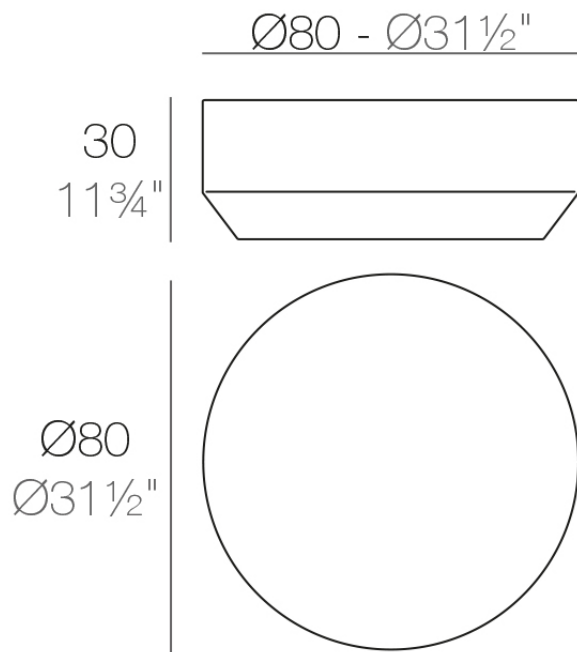

Info

Description

Made of polyethylene resin by rotational moulding. 100% Recyclable. Item suitable for indoor and outdoor use. Available in different finishes.

Weight: 9.05 Kg

VELA Mesa Baja Ø80
VELA Low Table