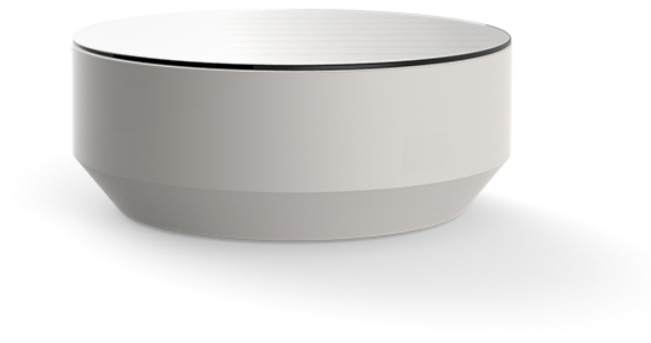

Vela round coffee table ø80cm

by Ramón Esteve

Vela collection, designed by Ramón Esteve for Vondom, captures the essence of modern design in outdoor living. This collection of contemporary outdoor furniture and planters is crafted to provide exceptional comfort and quality, similar to indoor furnishings, while retaining its distinctive features. With a focus on sleek design, each piece enhances contemporary outdoor furniture and showcases the feeling of modern luxury.

Manufactured in Europe, the Vela collection is an example of superior craftsmanship and innovation. Crafted from the highest quality materials, these pieces are durable and weather resistant, ensuring lasting beauty and functionality. Whether entertaining or enjoying quiet moments, the collection transforms your outdoor space into a sophisticated retreat that perfectly blends modern design with comfort and style.

Info

Description

Made of polyethylene resin by rotational moulding. 100% Recyclable. Item suitable for indoor and outdoor use. Available in different finishes.

Weight: 9.05 Kg

VELA Mesa Baja Ø80
VELA Low Table