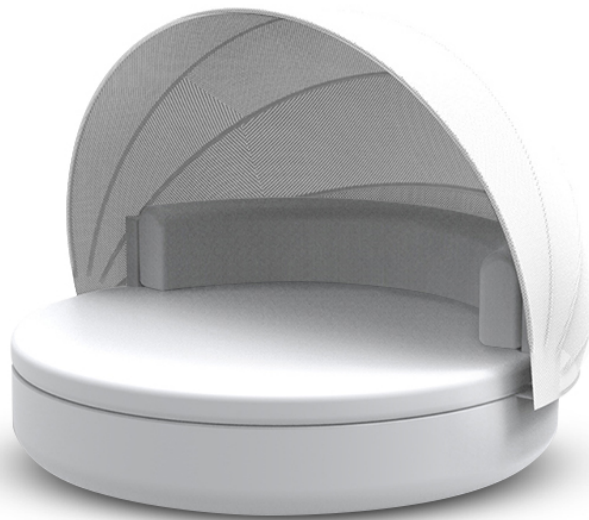

Ulm daybed fixed backrest with folding canopy

by Ramón Esteve

Ulm furniture collection, designed by Ramón Esteve for Vondom, embodies a new standard with its **inherent universal and logical appeal**. The collection of **minimalist furniture** strikes a perfect balance between design, technology, and ergonomics, all based on basic cube, prism, and spherical shapes.

Info

Description

Weight: 115.19 Kg

Ulm. Daybed fixed backrest with folding sunroof
Ulm. Daybed cabezal fijo con parasol plegable

	Rotation Giro	Thick Cushion Grosor acolchado
Daybed fixed backrest with canopy Daybed respaldo fijo con capota	360° 360°	4" 10