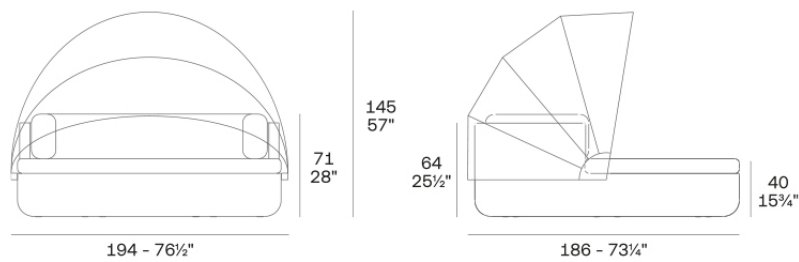

Info

Description

Weight: 115.19 Kg

Ulm. Daybed fixed backrest with folding sunroof
Ulm. Daybed cabezal fijo con parasol plegable

	Rotation Giro	Thick Cushion Grosor acolchado
Daybed fixed backrest with canopy Daybed respaldo fijo con capota	360° 360°	4" 10