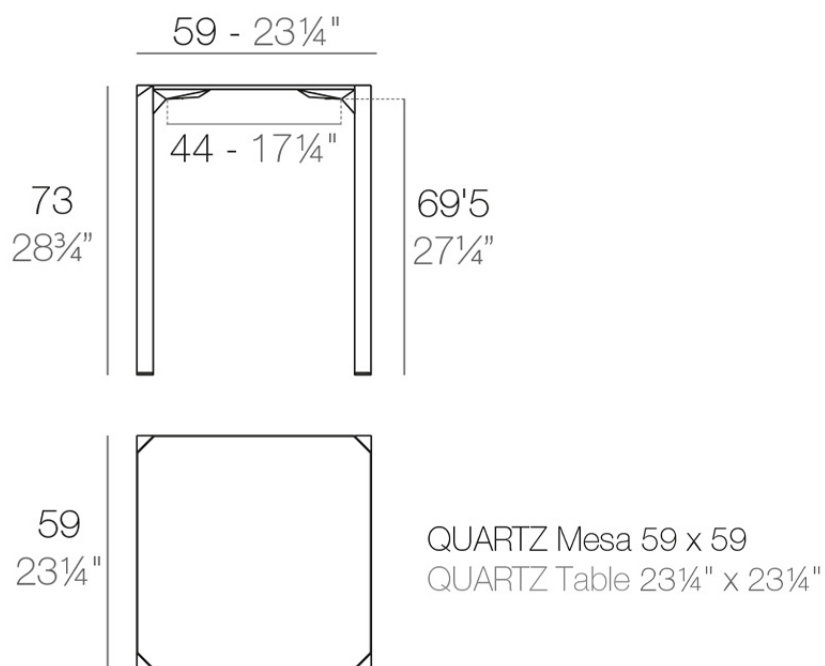

### Description

Made from polypropylene and reinforced with fiberglass manufactured by gas injection. Available in various colors. Suitable for indoor and outdoor use.

Weight: 0.78 Kg