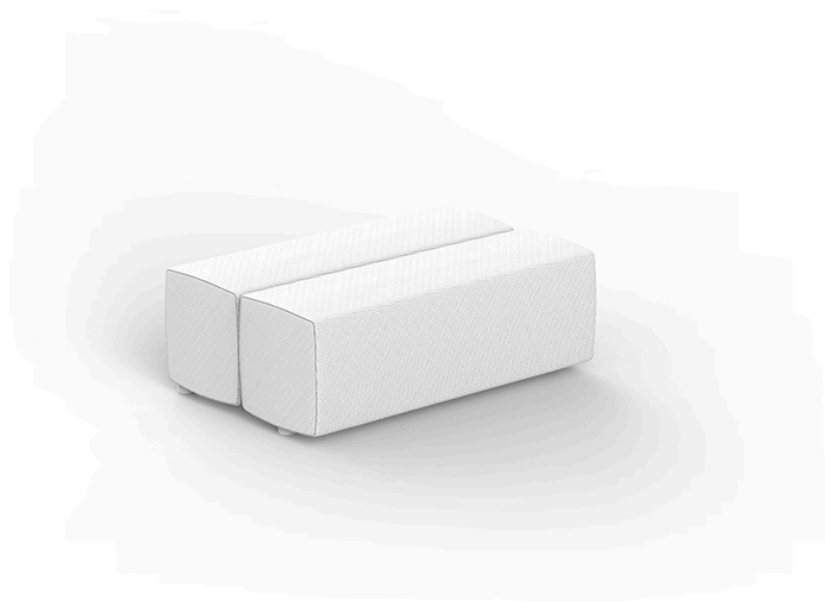

Tablet puffs

by Ramón Esteve

The Tablet collection is a modern outdoor sofa designed by Ramon Esteve for Vondom. This exceptional piece of outdoor furniture combines cutting-edge technology with the flexibility and versatility of sectional composition. Emphasizing duality, identity and integration, it stands out in modern spaces. Produced and designed in Europe, it reflects a commitment to quality and innovation that enhances any outdoor environment.

The character of this modern outdoor sofa blends seamlessly with its surroundings, enhancing any space it occupies. Its adaptable design is perfect for a variety of outdoor spaces.

Info

Description

Modular type sofa, made from flexible polyurethane foam. Completely upholstered, with fabrics that are designed exclusively for outdoor use, but that still maintain the warmth and comfort of a fabric for indoor use.