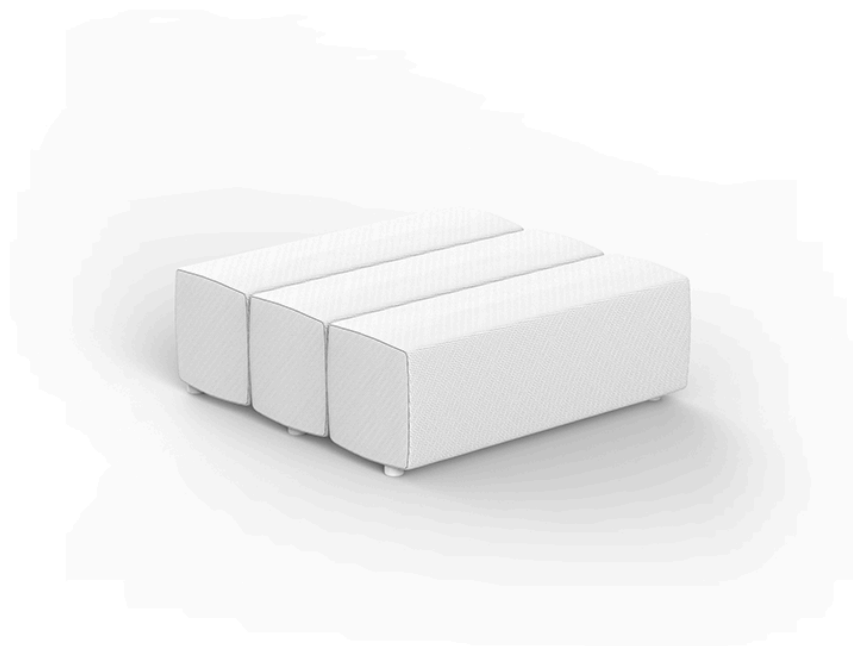

Tablet puff m

by Ramón Esteve

The Tablet collection is a modern outdoor sofa designed by Ramon Esteve for Vondom. This exceptional piece of outdoor furniture combines cutting-edge technology with the flexibility and versatility of sectional composition. Emphasizing duality, identity and integration, it stands out in modern spaces. Produced and designed in Europe, it reflects a commitment to quality and innovation that enhances any outdoor environment.

The character of this modern outdoor sofa blends seamlessly with its surroundings, enhancing any space it occupies. Its adaptable design is perfect for a variety of outdoor spaces.

Info

Description

Modular type sofa, made from flexible polyurethane foam. Completely upholstered, with fabrics that are designed exclusively for outdoor use, but that still maintain the warmth and comfort of a fabric for indoor use.