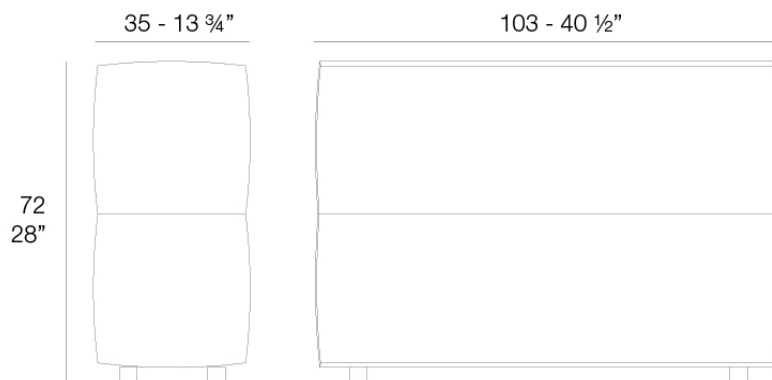

These fabrics are available in a wide range of colours, which offer the possibility of creating completely unique ,particular and comfortable spaces. This collection is suitable in and outdoors.

Weight: 22.94 Kg