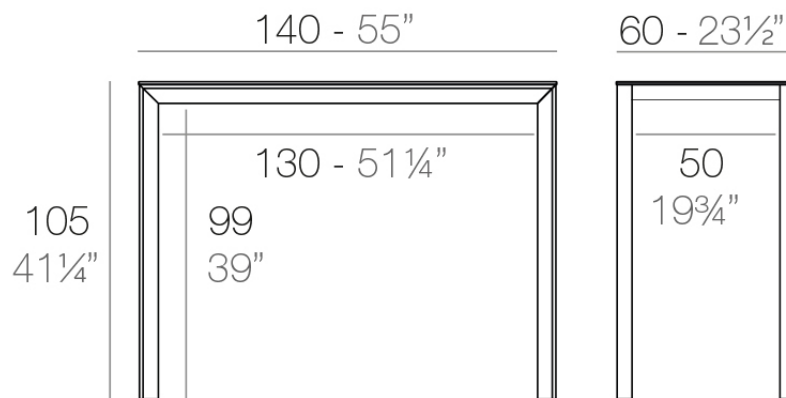

Frame aluminium table 140x60x105

by Ramón Esteve

Frame, outdoor collection by Ramon Esteve, using elementary geometry as a framework, serene and timeless shapes were generated through a process of exploration. The endless possibilities offered by advanced technology and materials served as the inspiration to push boundaries and discover limitless possibilities.

Info

Description

Extruded aluminum with cast lacquered aluminum base. HPL Table top.
Item suitable for indoor and outdoor use. HPL Table top.

Weight: 25.58 Kg

FRAME Mesa Alta Aluminio 140 x 60

FRAME Bar Table Aluminium 55" x 23 1/2"