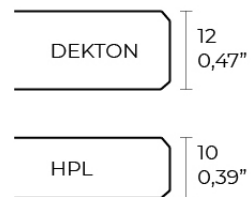

### Description

Extruded aluminum with cast lacquered aluminum base. HPL Table top.  
Item suitable for indoor and outdoor use. HPL Table top.

Weight: 30.15 Kg

FRAME Mesa Alta Aluminio 200 x 60  
FRAME Bar Table Aluminio 78<sup>3</sup>/<sub>4</sub>" x 23<sup>1</sup>/<sub>2</sub>"