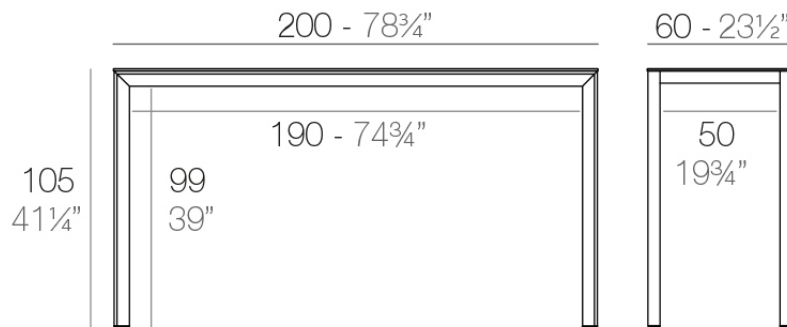

## Frame aluminium table 200x60x105

by Ramón Esteve

Frame, outdoor collection by Ramon Esteve, using elementary geometry as a framework, serene and timeless shapes were generated through a process of exploration. The endless possibilities offered by advanced technology and materials served as the inspiration to push boundaries and discover limitless possibilities.

### Description

Extruded aluminum with cast lacquered aluminum base. HPL Table top.  
Item suitable for indoor and outdoor use. HPL Table top.

Weight: 30.15 Kg

FRAME Mesa Alta Aluminio 200 x 60  
FRAME Bar Table Aluminio 78<sup>3</sup>/<sub>4</sub>" x 23<sup>1</sup>/<sub>2</sub>"