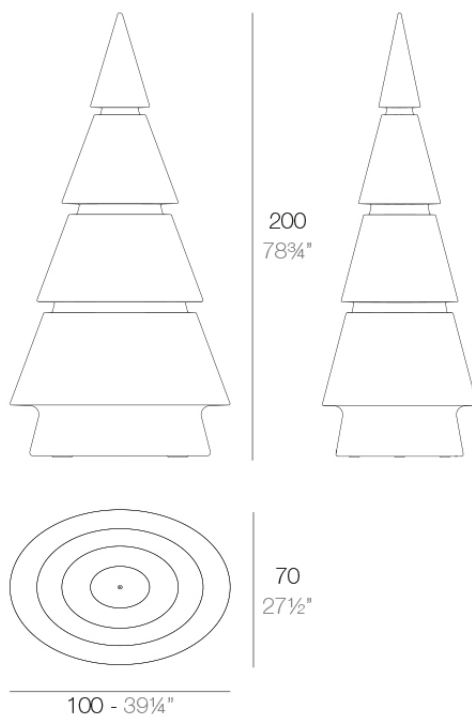

## Forest 2m

by Ramón Esteve

Ramón Esteve has designed for Vondom the Forest Collection, featuring a striking backlit piece that is shaped after a geometric abstraction of a Christmas tree. The piece captures the essence of the holiday season through its unique design and use of light.

### Description

Made of polyethylene resin by rotational moulding. 100% Recyclable. Item suitable for indoor and outdoor use. Available in different finishes.

Weight: 22.74 Kg

FOREST Árbol 200 cm - 78 3/4"  
FOREST Tree 200 cm - 78 3/4"