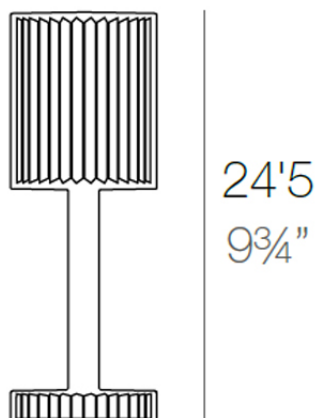

Info

Description

Polymethylmethacrylate resin. Transparent or colored

Weight: 0.56 Kg

GATSBY Lámpara Mesa Cilíndrica
GATSBY Cylindrical Table Lamp

Finishes

lighting

Led – White Battery