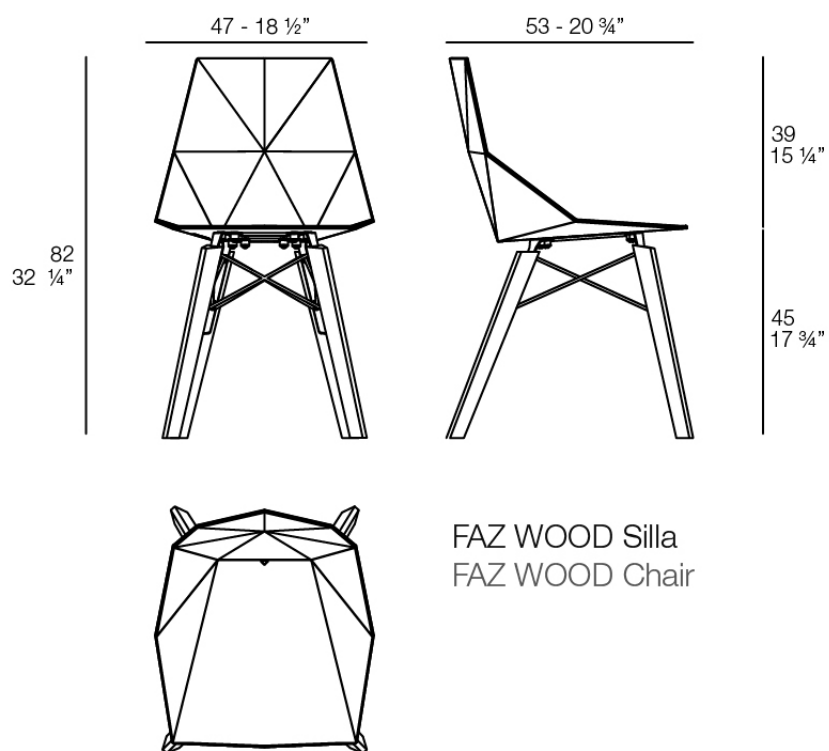

Faz wood chair

by Ramón Esteve

A commitment to minimalist aesthetics, Faz is a sleek and contemporary ensemble of outdoor furniture and planters designed by Ramón Esteve for Vondom. Esteve's creative vision for Faz transcends mere functionality and aims to integrate and harmonize with different spaces, be they residential or expansive installations. Through a deliberate selection of materials and the strategic incorporation of lighting elements, Ramón Esteve has created an atmosphere that exudes serenity, timelessness and an universality. His ability to blend form and function creates an immersive experience where the boundaries between indoors and outdoors are blurred, leaving behind only an impression of cohesive elegance. In short, he is the mastermind behind Faz's ambience.

Info

Description

Weight: 4.4 Kg

Finishes

finishes

Basic

Ref. 54295

white