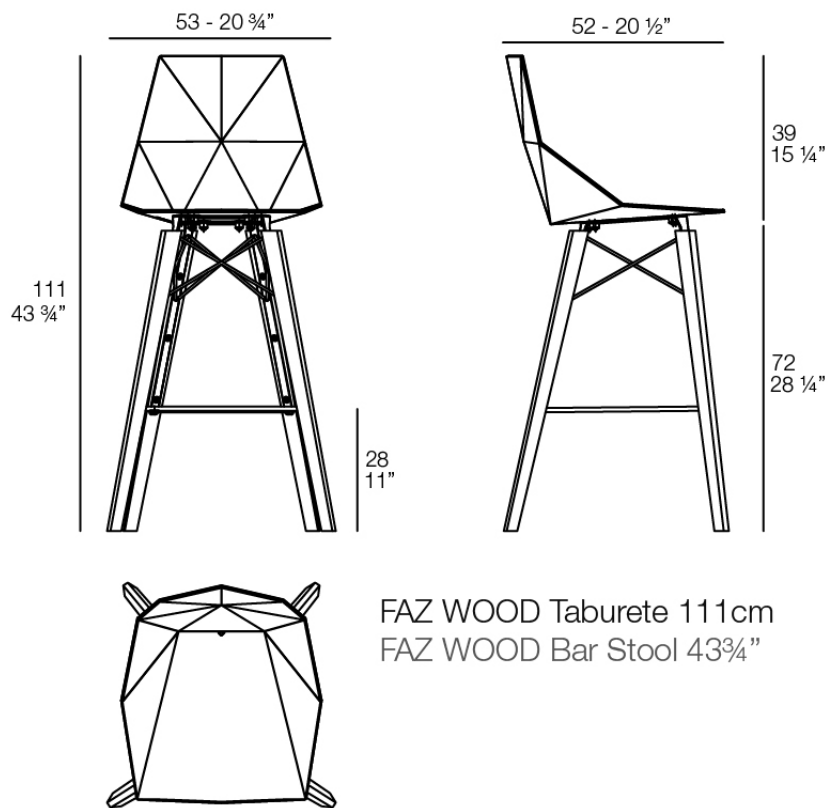

## Faz wood bar stool

by Ramón Esteve

A commitment to minimalist aesthetics, Faz is a sleek and contemporary ensemble of outdoor furniture and planters designed by Ramón Esteve for Vondom. Esteve's creative vision for Faz transcends mere functionality and aims to integrate and harmonize with different spaces, be they residential or expansive installations. Through a deliberate selection of materials and the strategic incorporation of lighting elements, Ramón Esteve has created an atmosphere that exudes serenity, timelessness and an universality. His ability to blend form and function creates an immersive experience where the boundaries between indoors and outdoors are blurred, leaving behind only an impression of cohesive elegance. In short, he is the mastermind behind Faz's ambience.

### Description

Weight: 6.93 Kg