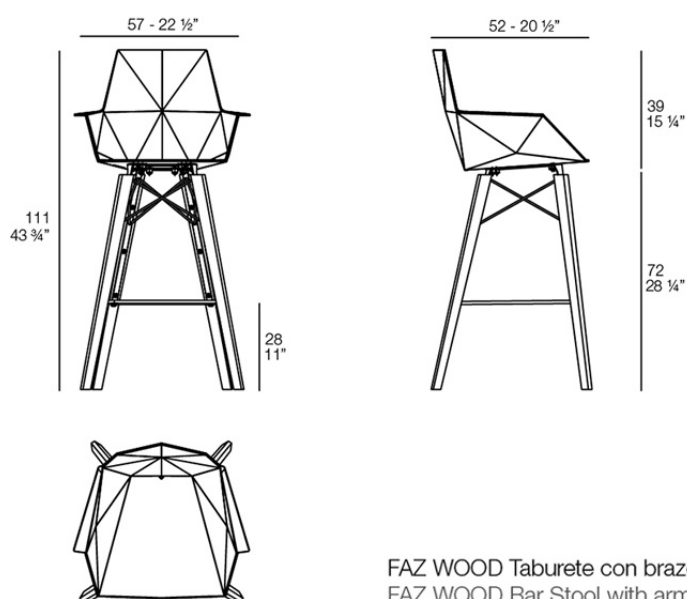

Faz wood bar stool with arms

by Ramón Esteve

A commitment to minimalist aesthetics, Faz is a sleek and contemporary ensemble of outdoor furniture and planters designed by Ramón Esteve for Vondom. Esteve's creative vision for Faz transcends mere functionality and aims to integrate and harmonize with different spaces, be they residential or expansive installations. Through a deliberate selection of materials and the strategic incorporation of lighting elements, Ramón Esteve has created an atmosphere that exudes serenity, timelessness and an universality. His ability to blend form and function creates an immersive experience where the boundaries between indoors and outdoors are blurred, leaving behind only an impression of cohesive elegance. In short, he is the mastermind behind Faz's ambience.

Info

Description

Weight: 7.58 Kg

Finishes

finishes

Basic

Ref. 54302

white

black

ecru

Available in various colors

estructura

Aluminium

Ref. VVAR02999

white

black