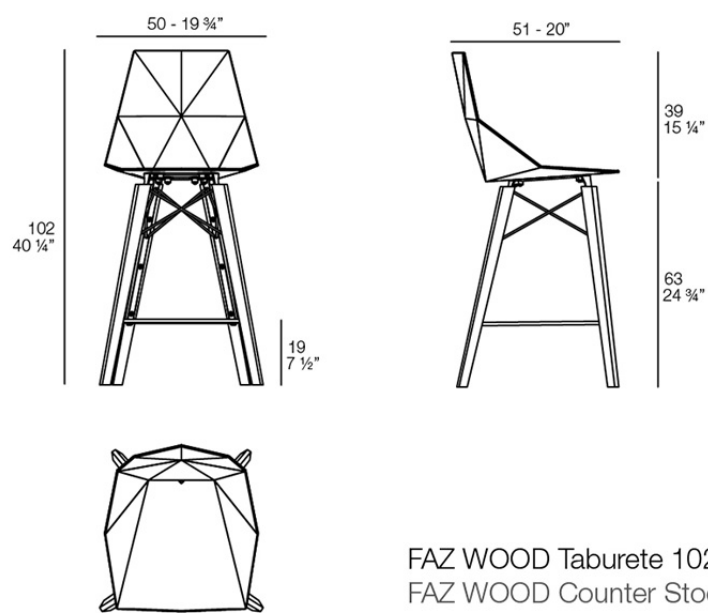

Faz wood counter stool

by Ramón Esteve

A commitment to minimalist aesthetics, Faz is a sleek and contemporary ensemble of outdoor furniture and planters designed by Ramón Esteve for Vondom. Esteve's creative vision for Faz transcends mere functionality and aims to integrate and harmonize with different spaces, be they residential or expansive installations. Through a deliberate selection of materials and the strategic incorporation of lighting elements, Ramón Esteve has created an atmosphere that exudes serenity, timelessness and an universality. His ability to blend form and function creates an immersive experience where the boundaries between indoors and outdoors are blurred, leaving behind only an impression of cohesive elegance. In short, he is the mastermind behind Faz's ambience.

Info

Description

Weight: 6.7 Kg

Finishes

finishes

Basic

Ref. 54303

white

black

ecru

Available in various colors

estructura

Aluminium

Ref. VVAR02999

white

black