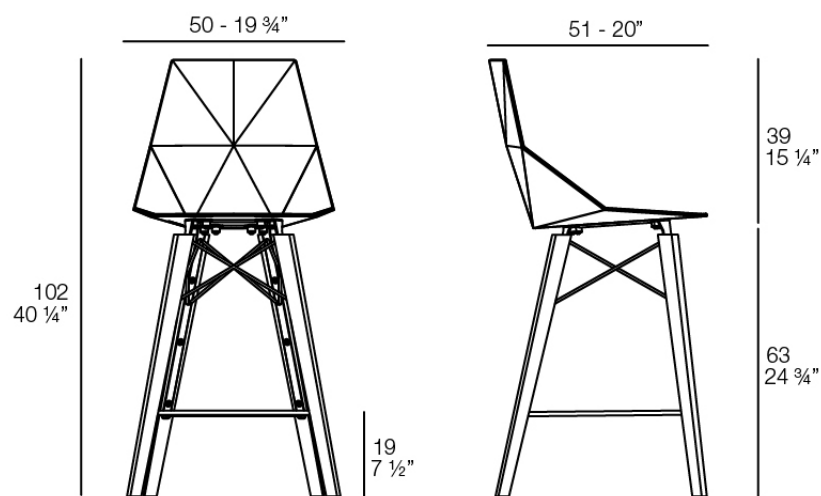

## Faz wood counter stool

by Ramón Esteve

A commitment to minimalist aesthetics, Faz is a sleek and contemporary ensemble of outdoor furniture and planters designed by Ramón Esteve for Vondom. Esteve's creative vision for Faz transcends mere functionality and aims to integrate and harmonize with different spaces, be they residential or expansive installations. Through a deliberate selection of materials and the strategic incorporation of lighting elements, Ramón Esteve has created an atmosphere that exudes serenity, timelessness and an universality. His ability to blend form and function creates an immersive experience where the boundaries between indoors and outdoors are blurred, leaving behind only an impression of cohesive elegance. In short, he is the mastermind behind Faz's ambience.

### Description

Weight: 6.7 Kg

FAZ WOOD Taburete 102cm  
FAZ WOOD Counter Stool 40 1/4"