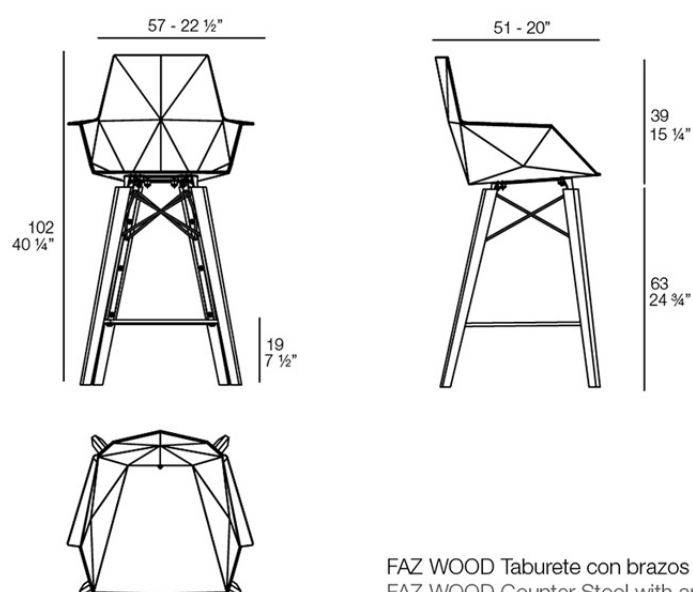

## Faz wood counter stool with arms

by Ramón Esteve

A commitment to minimalist aesthetics, Faz is a sleek and contemporary ensemble of outdoor furniture and planters designed by Ramón Esteve for Vondom. Esteve's creative vision for Faz transcends mere functionality and aims to integrate and harmonize with different spaces, be they residential or expansive installations. Through a deliberate selection of materials and the strategic incorporation of lighting elements, Ramón Esteve has created an atmosphere that exudes serenity, timelessness and an universality. His ability to blend form and function creates an immersive experience where the boundaries between indoors and outdoors are blurred, leaving behind only an impression of cohesive elegance. In short, he is the mastermind behind Faz's ambience.

### Description

Weight: 7.35 Kg

FAZ WOOD Taburete con brazos 102cm  
FAZ WOOD Counter Stool with arms 40 1/4"