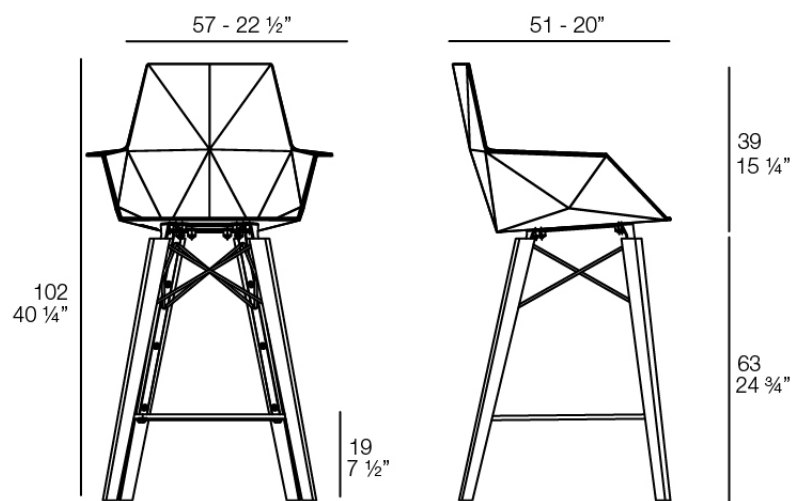

Faz wood counter stool with arms

by Ramón Esteve

A commitment to minimalist aesthetics, Faz is a sleek and contemporary ensemble of outdoor furniture and planters designed by Ramón Esteve for Vondom. Esteve's creative vision for Faz transcends mere functionality and aims to integrate and harmonize with different spaces, be they residential or expansive installations. Through a deliberate selection of materials and the strategic incorporation of lighting elements, Ramón Esteve has created an atmosphere that exudes serenity, timelessness and an universality. His ability to blend form and function creates an immersive experience where the boundaries between indoors and outdoors are blurred, leaving behind only an impression of cohesive elegance. In short, he is the mastermind behind Faz's ambience.

Info

Description

Weight: 7.35 Kg

FAZ WOOD Taburete con brazos 102cm
FAZ WOOD Counter Stool with arms 40 1/4"

Finishes

finishes

Basic

Ref. 54304