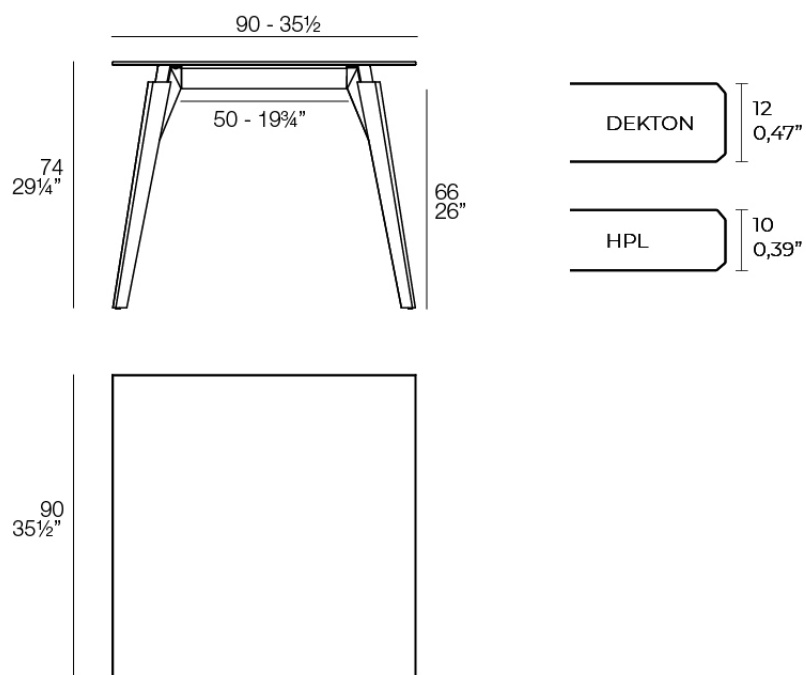

Faz wood lounge table 90x90x74

by Ramón Esteve

A commitment to minimalist aesthetics, Faz is a sleek and contemporary ensemble of outdoor furniture and planters designed by Ramón Esteve for Vondom. Esteve's creative vision for Faz transcends mere functionality and aims to integrate and harmonize with different spaces, be they residential or expansive installations. Through a deliberate selection of materials and the strategic incorporation of lighting elements, Ramón Esteve has created an atmosphere that exudes serenity, timelessness and an universality. His ability to blend form and function creates an immersive experience where the boundaries between indoors and outdoors are blurred, leaving behind only an impression of cohesive elegance. In short, he is the mastermind behind Faz's ambience.

Info

Description

Weight: 25.29 Kg

FAZ WOOD Mesa Sal3n 90 x 90
FAZ WOOD Lounge Table 35 1/2" x 35 1/2"

Finishes

tabletops

HPL Black Edge Top

Ref. 54305

white

black

ecru

HPL black edge

HPL Solid Core Top

Ref. 54305B

white

black

tabletops

HPL Black Edge Top Ref. VVAR03112

white(black edge)

ecru(black edge)

black(black edge)

HPL Solid Core Top Ref. VVAR03219

white (white edge)

ecru