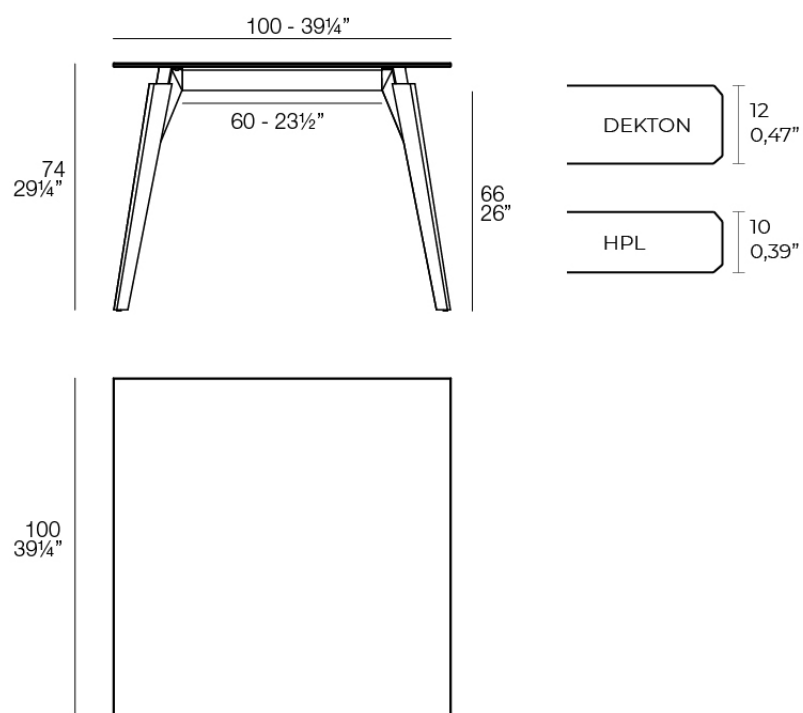

Faz wood lounge table 100x100x74

by Ramón Esteve

A commitment to minimalist aesthetics, Faz is a sleek and contemporary ensemble of outdoor furniture and planters designed by Ramón Esteve for Vondom. Esteve's creative vision for Faz transcends mere functionality and aims to integrate and harmonize with different spaces, be they residential or expansive installations. Through a deliberate selection of materials and the strategic incorporation of lighting elements, Ramón Esteve has created an atmosphere that exudes serenity, timelessness and an universality. His ability to blend form and function creates an immersive experience where the boundaries between indoors and outdoors are blurred, leaving behind only an impression of cohesive elegance. In short, he is the mastermind behind Faz's ambience.

Info

Description

Weight: 28.51 Kg

FAZ WOOD Mesa Sal3n 100 x 100
FAZ WOOD Lounge Table 39 1/4" x 39 1/4"

Finishes

tabletops

HPL Black Edge Top

Ref. 54306

white

black

ecru

HPL black edge

HPL Solid Core Top

Ref. 54306B

white

black

tabletops

HPL Black Edge Top Ref. VVAR03113

white(black edge)

ecru(black edge)

black(black edge)

HPL Solid Core Top Ref. VVAR03220

white (white edge)

ecru