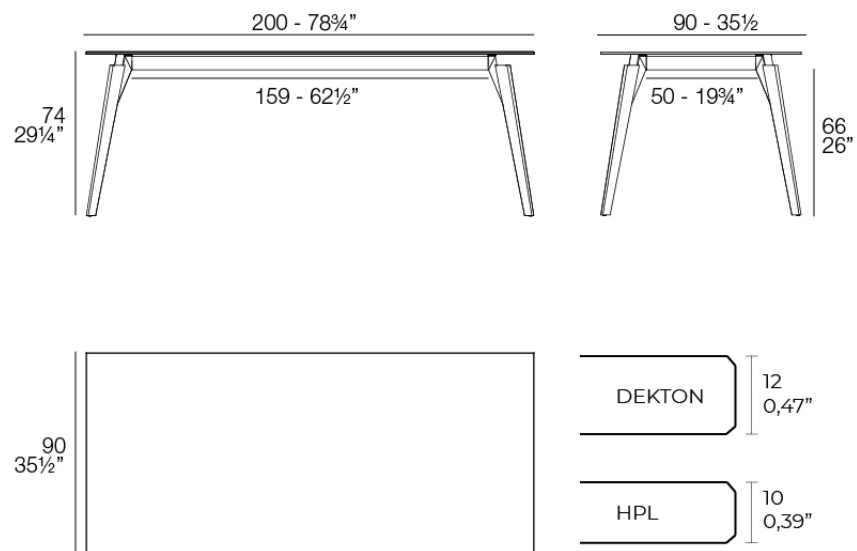

Faz wood lounge table 200x90x74

by Ramón Esteve

A commitment to minimalist aesthetics, Faz is a sleek and contemporary ensemble of outdoor furniture and planters designed by Ramón Esteve for Vondom. Esteve's creative vision for Faz transcends mere functionality and aims to integrate and harmonize with different spaces, be they residential or expansive installations. Through a deliberate selection of materials and the strategic incorporation of lighting elements, Ramón Esteve has created an atmosphere that exudes serenity, timelessness and an universality. His ability to blend form and function creates an immersive experience where the boundaries between indoors and outdoors are blurred, leaving behind only an impression of cohesive elegance. In short, he is the mastermind behind Faz's ambience.

Info

Description

Weight: 42.8 Kg

FAZ WOOD Mesa Salón 200 x 90
FAZ WOOD Lounge Table 78 3/4" x 35 1/2"

Finishes

tabletops

HPL Black Edge Top

Ref. 54307

white

black

ecru

HPL black edge

HPL Solid Core Top

Ref. 54307B

white

black

tabletops

HPL Black Edge Top

Ref. VVAR03114

white(black edge)

ecru(black edge)

black(black edge)

HPL Solid Core Top

Ref. VVAR03221