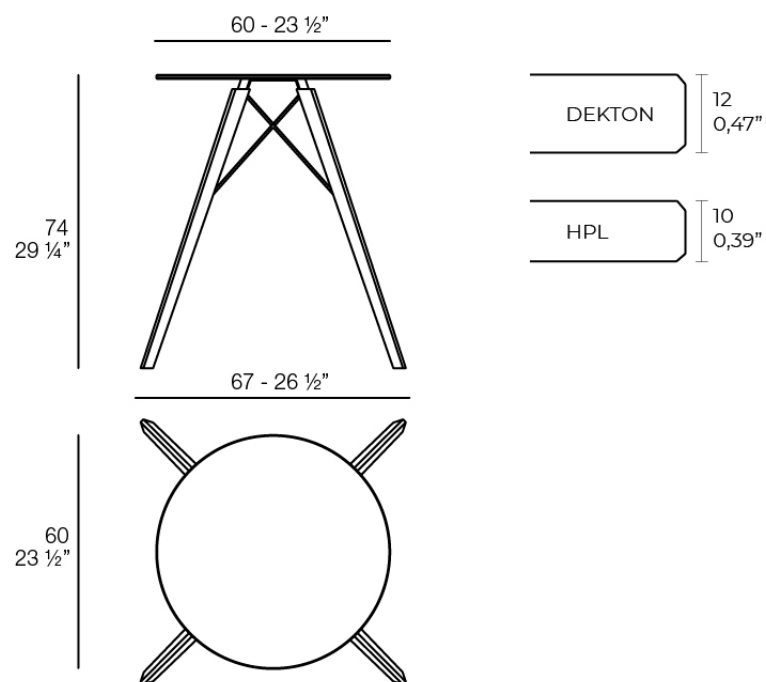

Faz wood dining table ø60x74

by Ramón Esteve

A commitment to minimalist aesthetics, Faz is a sleek and contemporary ensemble of outdoor furniture and planters designed by Ramón Esteve for Vondom. Esteve's creative vision for Faz transcends mere functionality and aims to integrate and harmonize with different spaces, be they residential or expansive installations. Through a deliberate selection of materials and the strategic incorporation of lighting elements, Ramón Esteve has created an atmosphere that exudes serenity, timelessness and an universality. His ability to blend form and function creates an immersive experience where the boundaries between indoors and outdoors are blurred, leaving behind only an impression of cohesive elegance. In short, he is the mastermind behind Faz's ambience.

Info

Description

Weight: 9.05 Kg

FAZ WOOD Mesa Comedor Ø60
FAZ WOOD Dinning table Ø23 1/2"

Finishes

tabletops

HPL Black Edge Top

Ref. 54310

white

black

ecru

HPL black edge

HPL Solid Core Top

Ref. 54310B

white

black

tabletops

HPL Black Edge Top

Ref. VVAR03256

white(black edge)

ecru(black edge)

black(black edge)

HPL Solid Core Top

Ref. VVAR03258