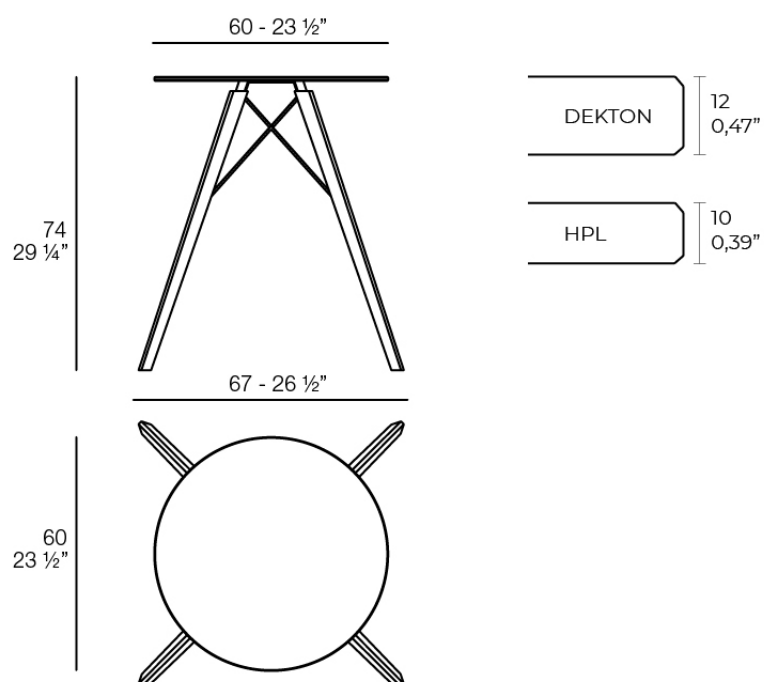

Faz wood dining table ø60x74

by Ramón Esteve

A commitment to minimalist aesthetics, Faz is a sleek and contemporary ensemble of outdoor furniture and planters designed by Ramón Esteve for Vondom. Esteve's creative vision for Faz transcends mere functionality and aims to integrate and harmonize with different spaces, be they residential or expansive installations. Through a deliberate selection of materials and the strategic incorporation of lighting elements, Ramón Esteve has created an atmosphere that exudes serenity, timelessness and an universality. His ability to blend form and function creates an immersive experience where the boundaries between indoors and outdoors are blurred, leaving behind only an impression of cohesive elegance. In short, he is the mastermind behind Faz's ambience.

Info

Description

Weight: 9.05 Kg

FAZ WOOD Mesa Comedor Ø60
FAZ WOOD Dinning table Ø23 1/2"

Finishes

tabletops

HPL Black Edge Top

Ref. 54310

white

ecru

black

HPL black edge

HPL Solid Core Top

Ref. 54310B

white

ecru

black

HPL solid core

estructura

Aluminium

Ref. VVAR03083

VONDOM

white

ecu