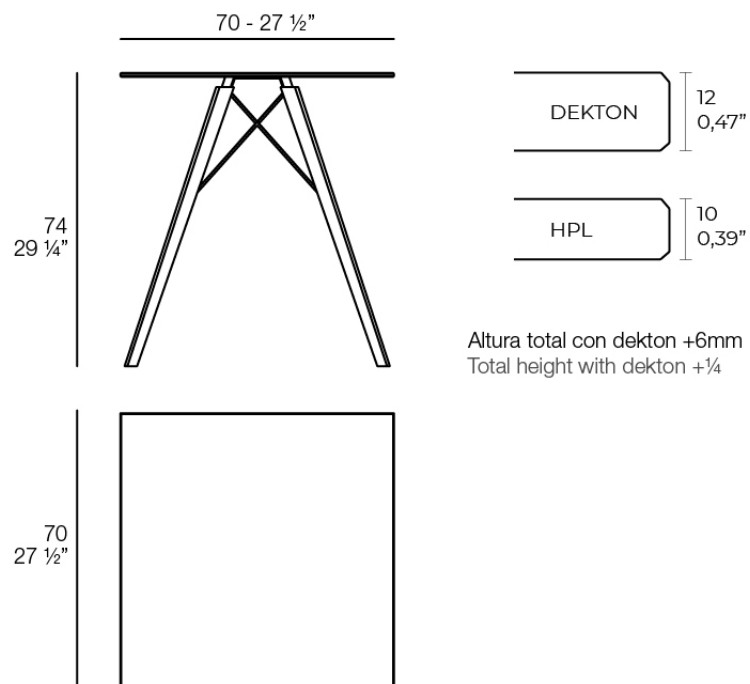

## Faz wood dining table 70x70x74

by Ramón Esteve

A commitment to minimalist aesthetics, Faz is a sleek and contemporary ensemble of outdoor furniture and planters designed by Ramón Esteve for Vondom. Esteve's creative vision for Faz transcends mere functionality and aims to integrate and harmonize with different spaces, be they residential or expansive installations. Through a deliberate selection of materials and the strategic incorporation of lighting elements, Ramón Esteve has created an atmosphere that exudes serenity, timelessness and an universality. His ability to blend form and function creates an immersive experience where the boundaries between indoors and outdoors are blurred, leaving behind only an impression of cohesive elegance. In short, he is the mastermind behind Faz's ambience.

### Description

Weight: 11.98 Kg

FAZ WOOD Mesa Comedor 70 x 70  
FAZ WOOD Dinning table 27 1/2" x 27 1/2"