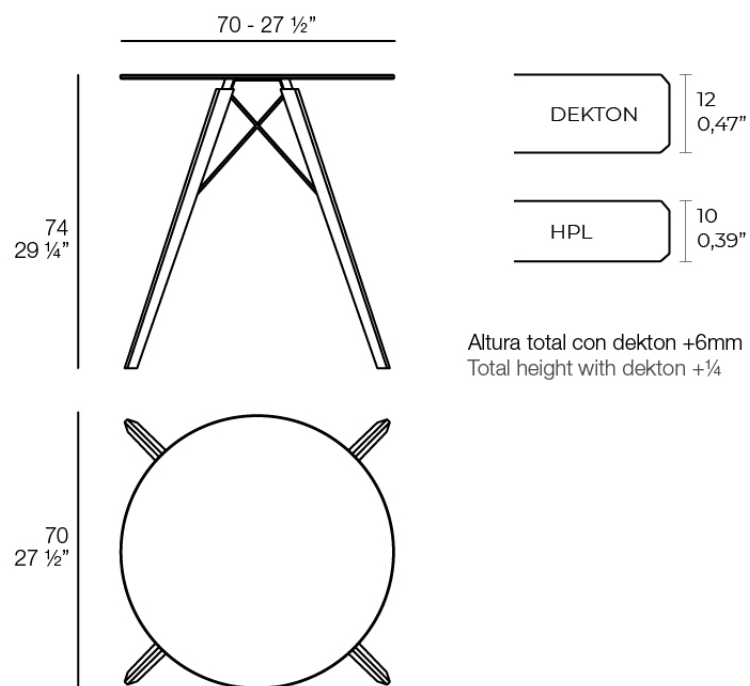

Faz wood dining table ø70x74

by Ramón Esteve

A commitment to minimalist aesthetics, Faz is a sleek and contemporary ensemble of outdoor furniture and planters designed by Ramón Esteve for Vondom. Esteve's creative vision for Faz transcends mere functionality and aims to integrate and harmonize with different spaces, be they residential or expansive installations. Through a deliberate selection of materials and the strategic incorporation of lighting elements, Ramón Esteve has created an atmosphere that exudes serenity, timelessness and an universality. His ability to blend form and function creates an immersive experience where the boundaries between indoors and outdoors are blurred, leaving behind only an impression of cohesive elegance. In short, he is the mastermind behind Faz's ambience.

Info

Description

Weight: 10.58 Kg

FAZ WOOD Mesa Comedor Ø70
FAZ WOOD Dinning table Ø27 1/2"

Finishes

tabletops

HPL Black Edge Top

Ref. 54312

white

black

ecru

HPL black edge

HPL Solid Core Top

Ref. 54312B

white

black

tabletops

HPL Black Edge Top Ref. VVAR03260

white(black edge)

ecru(black edge)

black(black edge)

HPL Solid Core Top Ref. VVAR03262

white (white edge)

ecru