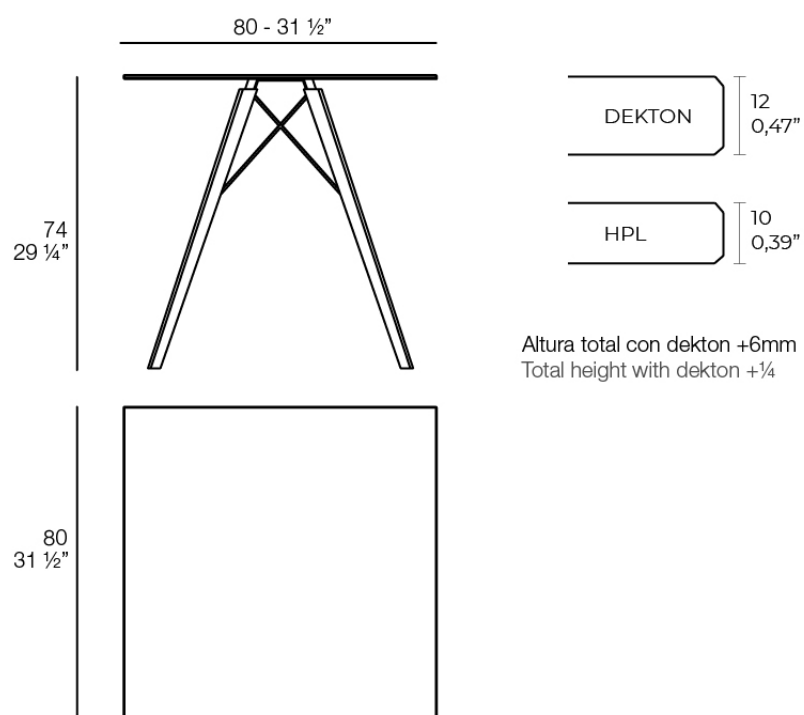

Faz wood dining table 80x80x74

by Ramón Esteve

A commitment to minimalist aesthetics, Faz is a sleek and contemporary ensemble of outdoor furniture and planters designed by Ramón Esteve for Vondom. Esteve's creative vision for Faz transcends mere functionality and aims to integrate and harmonize with different spaces, be they residential or expansive installations. Through a deliberate selection of materials and the strategic incorporation of lighting elements, Ramón Esteve has created an atmosphere that exudes serenity, timelessness and an universality. His ability to blend form and function creates an immersive experience where the boundaries between indoors and outdoors are blurred, leaving behind only an impression of cohesive elegance. In short, he is the mastermind behind Faz's ambience.

Info

Description

Weight: 14.15 Kg

FAZ WOOD Mesa Comedor 80 x 80
FAZ WOOD Dinning table 31 1/2" x 31 1/2"

Finishes

tabletops

HPL Black Edge Top

Ref. 54313

white

black

ecru

HPL black edge

HPL Solid Core Top

Ref. 54313B

white

black

tabletops

HPL Black Edge Top Ref. VVAR03263

white(black edge)

ecru(black edge)

black(black edge)

HPL Solid Core Top Ref. VVAR03265

black stone

walnut