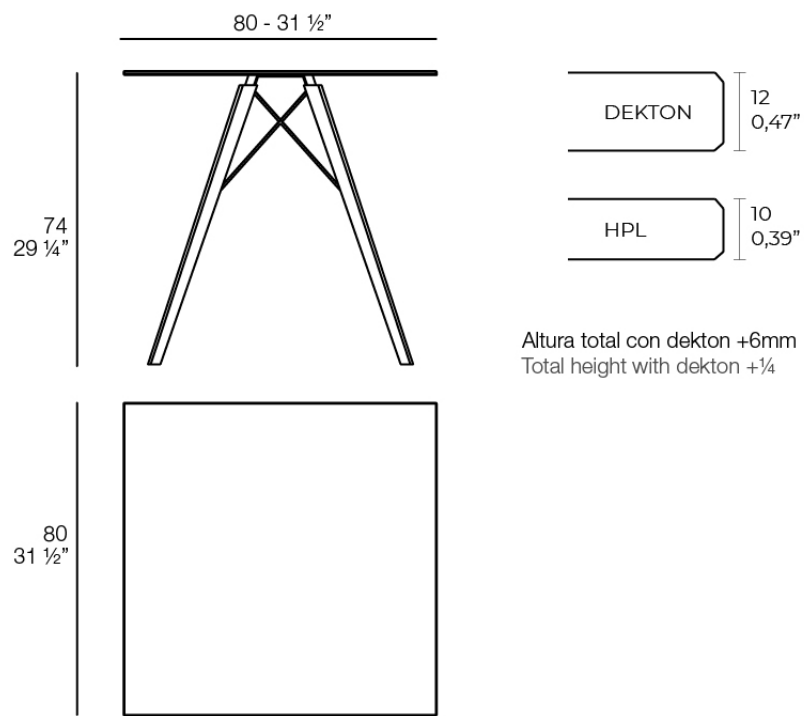

## Faz wood dining table 80x80x74

by Ramón Esteve

A commitment to minimalist aesthetics, Faz is a sleek and contemporary ensemble of outdoor furniture and planters designed by Ramón Esteve for Vondom. Esteve's creative vision for Faz transcends mere functionality and aims to integrate and harmonize with different spaces, be they residential or expansive installations. Through a deliberate selection of materials and the strategic incorporation of lighting elements, Ramón Esteve has created an atmosphere that exudes serenity, timelessness and an universality. His ability to blend form and function creates an immersive experience where the boundaries between indoors and outdoors are blurred, leaving behind only an impression of cohesive elegance. In short, he is the mastermind behind Faz's ambience.

### Description

Weight: 14.15 Kg

FAZ WOOD Mesa Comedor 80 x 80  
FAZ WOOD Dinning table 31 1/2" x 31 1/2"