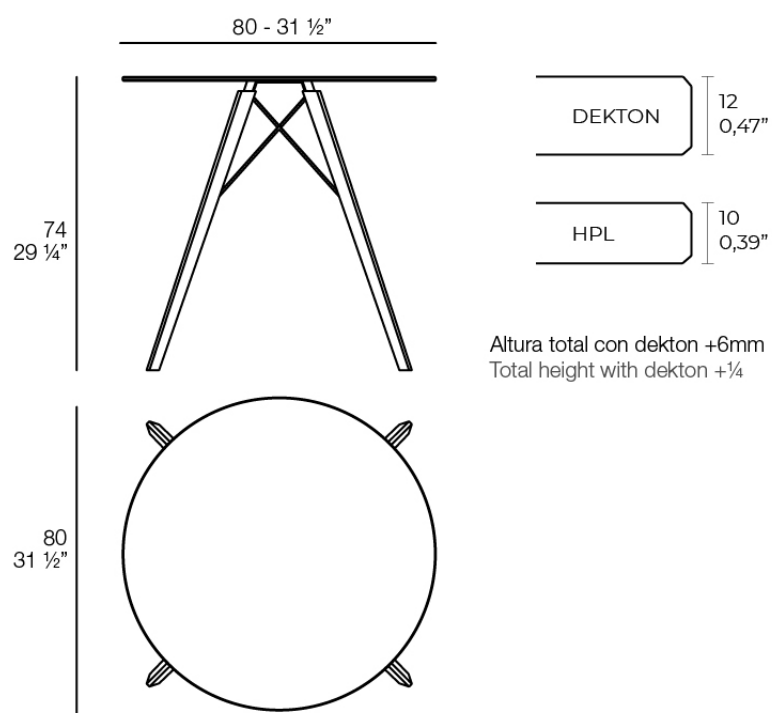

Faz wood dining table ø80x74

by Ramón Esteve

A commitment to minimalist aesthetics, Faz is a sleek and contemporary ensemble of outdoor furniture and planters designed by Ramón Esteve for Vondom. Esteve's creative vision for Faz transcends mere functionality and aims to integrate and harmonize with different spaces, be they residential or expansive installations. Through a deliberate selection of materials and the strategic incorporation of lighting elements, Ramón Esteve has created an atmosphere that exudes serenity, timelessness and an universality. His ability to blend form and function creates an immersive experience where the boundaries between indoors and outdoors are blurred, leaving behind only an impression of cohesive elegance. In short, he is the mastermind behind Faz's ambience.

Info

Description

Weight: 12.26 Kg

FAZ WOOD Mesa Comedor Ø80
FAZ WOOD Dining table Ø31 1/2"

Finishes

tabletops

HPL Black Edge Top

Ref. 54314

white

black

ecru

HPL black edge

HPL Solid Core Top

Ref. 54314B

white

black

tabletops

HPL Black Edge Top Ref. VVAR03264

white(black edge)

ecru(black edge)

black(black edge)

HPL Solid Core Top Ref. VVAR03266

black stone

gray stone