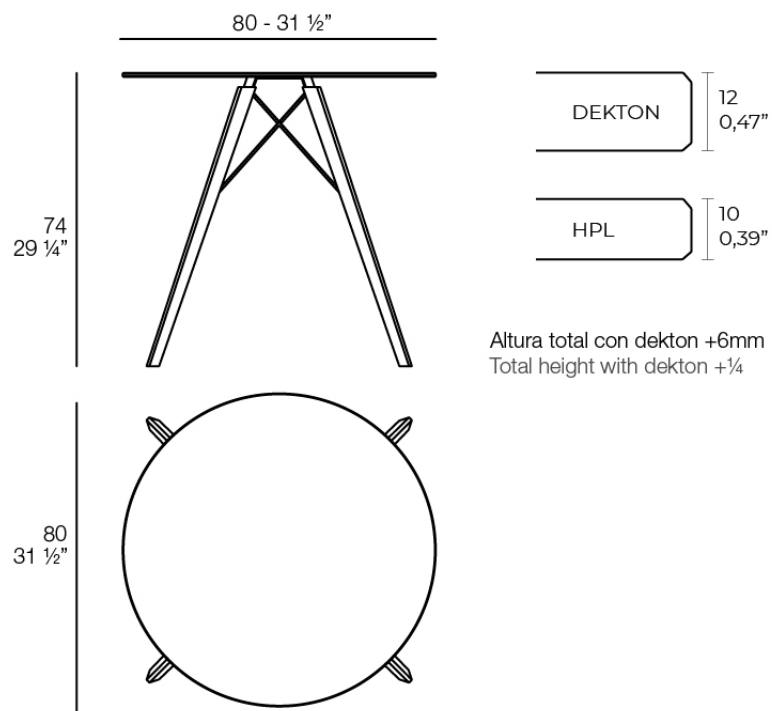

Faz wood dining table ø80x74

by Ramón Esteve

A commitment to minimalist aesthetics, Faz is a sleek and contemporary ensemble of outdoor furniture and planters designed by Ramón Esteve for Vondom. Esteve's creative vision for Faz transcends mere functionality and aims to integrate and harmonize with different spaces, be they residential or expansive installations. Through a deliberate selection of materials and the strategic incorporation of lighting elements, Ramón Esteve has created an atmosphere that exudes serenity, timelessness and an universality. His ability to blend form and function creates an immersive experience where the boundaries between indoors and outdoors are blurred, leaving behind only an impression of cohesive elegance. In short, he is the mastermind behind Faz's ambience.

Info

Description

Weight: 12.26 Kg

FAZ WOOD Mesa Comedor Ø80
FAZ WOOD Dining table Ø31 1/2"

Finishes

tabletops

HPL Black Edge Top

Ref. 54314

white

ecru

black

HPL black edge

HPL Solid Core Top

Ref. 54314B

white

ecru

black

HPL solid core

estructura

Aluminium

Ref. VVAR03083

VONDOM

white

ecru