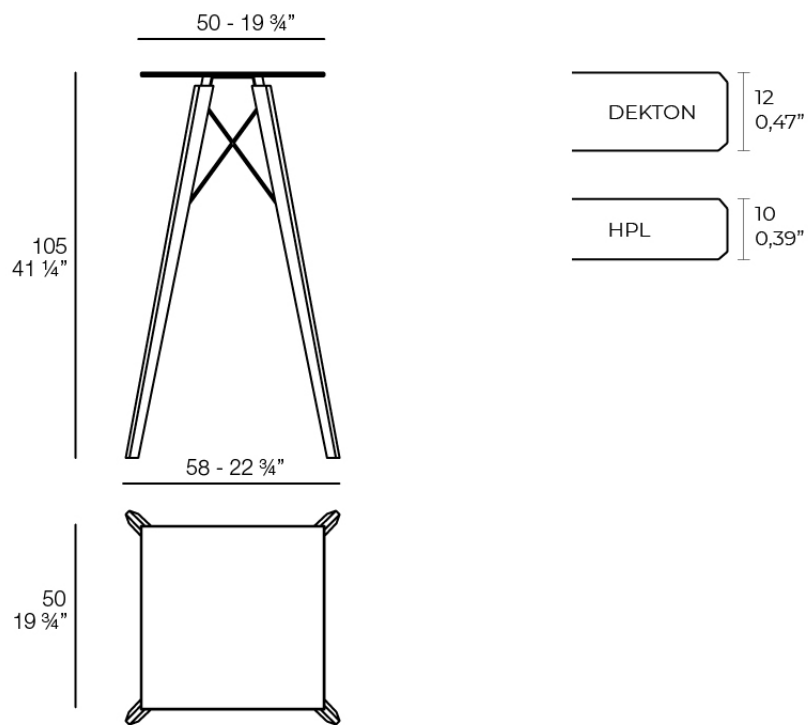

Faz wood high table 50x50x105

by Ramón Esteve

A commitment to minimalist aesthetics, Faz is a sleek and contemporary ensemble of outdoor furniture and planters designed by Ramón Esteve for Vondom. Esteve's creative vision for Faz transcends mere functionality and aims to integrate and harmonize with different spaces, be they residential or expansive installations. Through a deliberate selection of materials and the strategic incorporation of lighting elements, Ramón Esteve has created an atmosphere that exudes serenity, timelessness and an universality. His ability to blend form and function creates an immersive experience where the boundaries between indoors and outdoors are blurred, leaving behind only an impression of cohesive elegance. In short, he is the mastermind behind Faz's ambience.

Info

Description

Weight: 9.74 Kg

FAZ WOOD Mesa Alta 50 x 50
FAZ WOOD Dining table 19 3/4 x 19 3/4"

Finishes

tabletops

HPL Black Edge Top

Ref. 54315

white

black

ecru

HPL black edge

HPL Solid Core Top

Ref. 54315B

white

black

tabletops

HPL Black Edge Top Ref. VVAR03251

white(black edge)

ecru(black edge)

black(black edge)

HPL Solid Core Top Ref. VVAR03253

white (white edge)

ecru