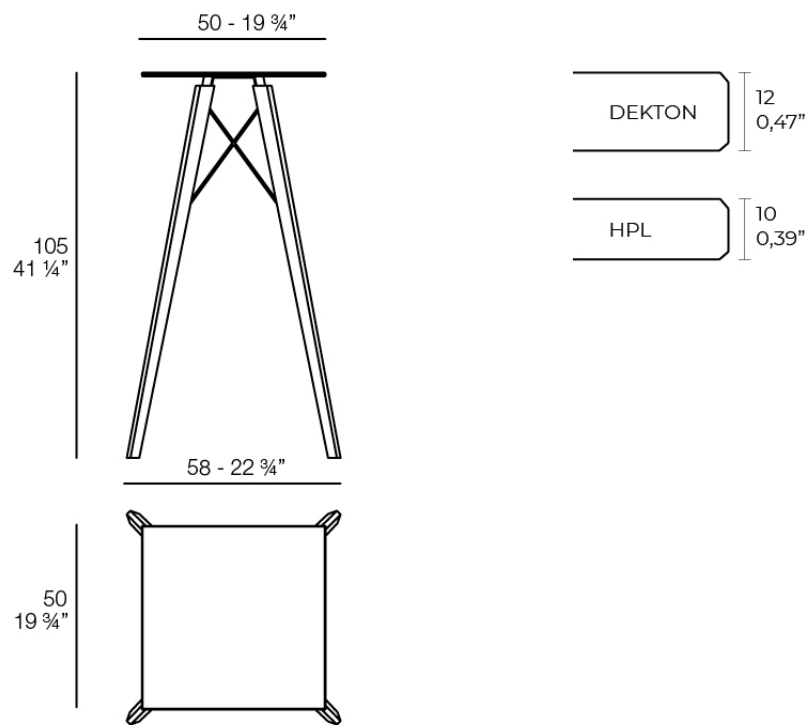

Faz wood high table 50x50x105

by Ramón Esteve

A commitment to minimalist aesthetics, Faz is a sleek and contemporary ensemble of outdoor furniture and planters designed by Ramón Esteve for Vondom. Esteve's creative vision for Faz transcends mere functionality and aims to integrate and harmonize with different spaces, be they residential or expansive installations. Through a deliberate selection of materials and the strategic incorporation of lighting elements, Ramón Esteve has created an atmosphere that exudes serenity, timelessness and an universality. His ability to blend form and function creates an immersive experience where the boundaries between indoors and outdoors are blurred, leaving behind only an impression of cohesive elegance. In short, he is the mastermind behind Faz's ambience.

Info

Description

Weight: 9.74 Kg

FAZ WOOD Mesa Alta 50 x 50
FAZ WOOD Dining table 19 3/4 x 19 3/4"

Finishes

tabletops

HPL Black Edge Top

Ref. 54315

white

ecru

black

HPL black edge

HPL Solid Core Top

Ref. 54315B

white

ecru

black

HPL solid core

estructura

Aluminium

Ref. VVAR03098

VONDOM

white

ecru