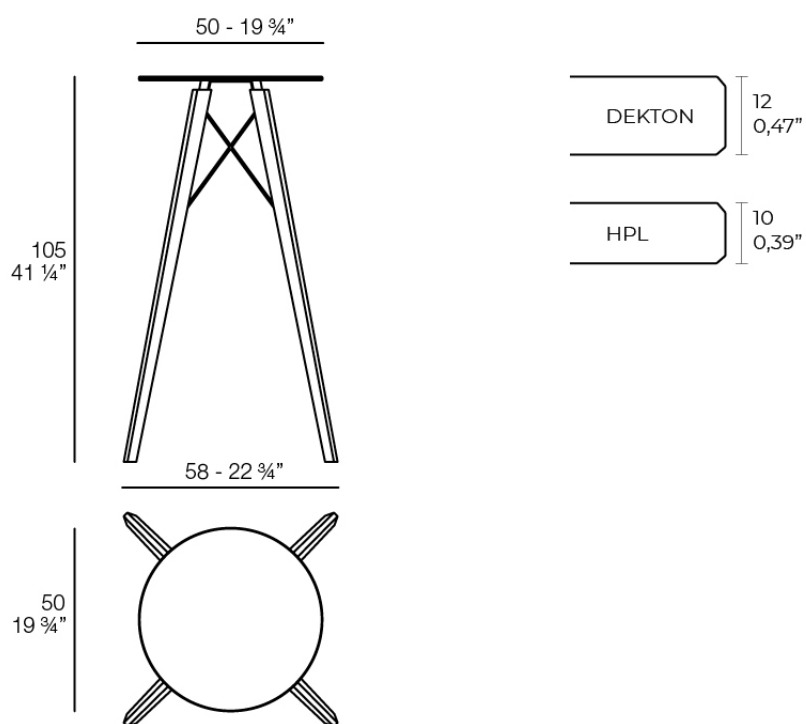

Faz wood high table ø50x105

by Ramón Esteve

A commitment to minimalist aesthetics, Faz is a sleek and contemporary ensemble of outdoor furniture and planters designed by Ramón Esteve for Vondom. Esteve's creative vision for Faz transcends mere functionality and aims to integrate and harmonize with different spaces, be they residential or expansive installations. Through a deliberate selection of materials and the strategic incorporation of lighting elements, Ramón Esteve has created an atmosphere that exudes serenity, timelessness and an universality. His ability to blend form and function creates an immersive experience where the boundaries between indoors and outdoors are blurred, leaving behind only an impression of cohesive elegance. In short, he is the mastermind behind Faz's ambience.

Info

Description

Weight: 9.04 Kg

FAZ WOOD Mesa Alta Ø50
FAZ WOOD Dinning table Ø19 3/4"

Finishes

tabletops

HPL Black Edge Top

Ref. 54316

white

black

ecru

HPL black edge

HPL Solid Core Top

Ref. 54316B

white

black

tabletops

HPL Black Edge Top

Ref. VVAR03252

white(black edge)

ecru(black edge)

black(black edge)

HPL Solid Core Top

Ref. VVAR03254