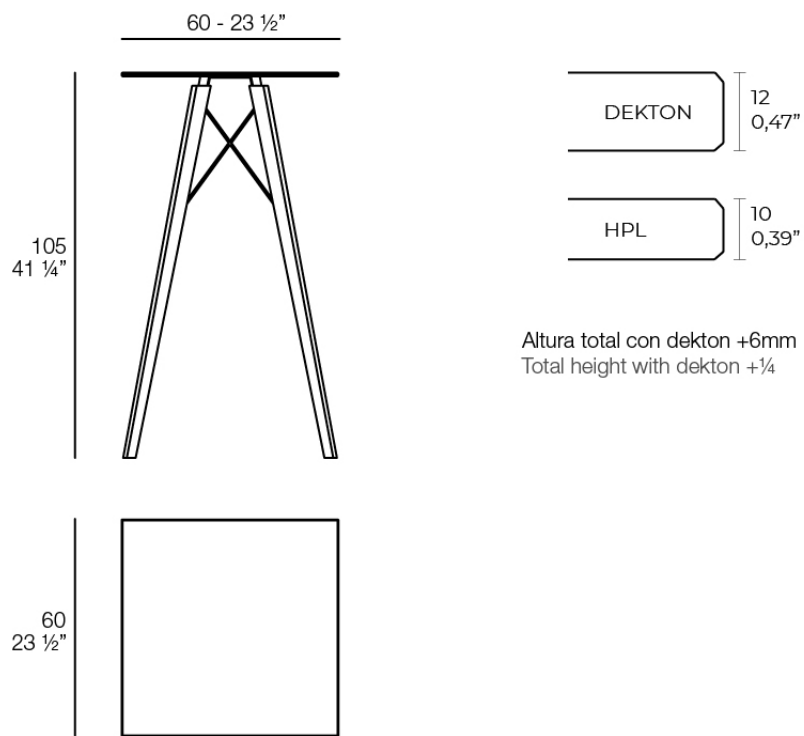

Faz wood high table 60x60x105

by Ramón Esteve

A commitment to minimalist aesthetics, Faz is a sleek and contemporary ensemble of outdoor furniture and planters designed by Ramón Esteve for Vondom. Esteve's creative vision for Faz transcends mere functionality and aims to integrate and harmonize with different spaces, be they residential or expansive installations. Through a deliberate selection of materials and the strategic incorporation of lighting elements, Ramón Esteve has created an atmosphere that exudes serenity, timelessness and an universality. His ability to blend form and function creates an immersive experience where the boundaries between indoors and outdoors are blurred, leaving behind only an impression of cohesive elegance. In short, he is the mastermind behind Faz's ambience.

Info

Description

Weight: 11.19 Kg

FAZ WOOD Mesa Alta 60 x 60
FAZ WOOD Dinning table 23 1/2 x 23 1/2"

Finishes

tabletops

HPL Black Edge Top

Ref. 54317

white

ecru

black

HPL black edge

HPL Solid Core Top

Ref. 54317B

white

ecru

black

HPL solid core

estructura

Aluminium

Ref. VVAR03098

VONDOM

white

ecru