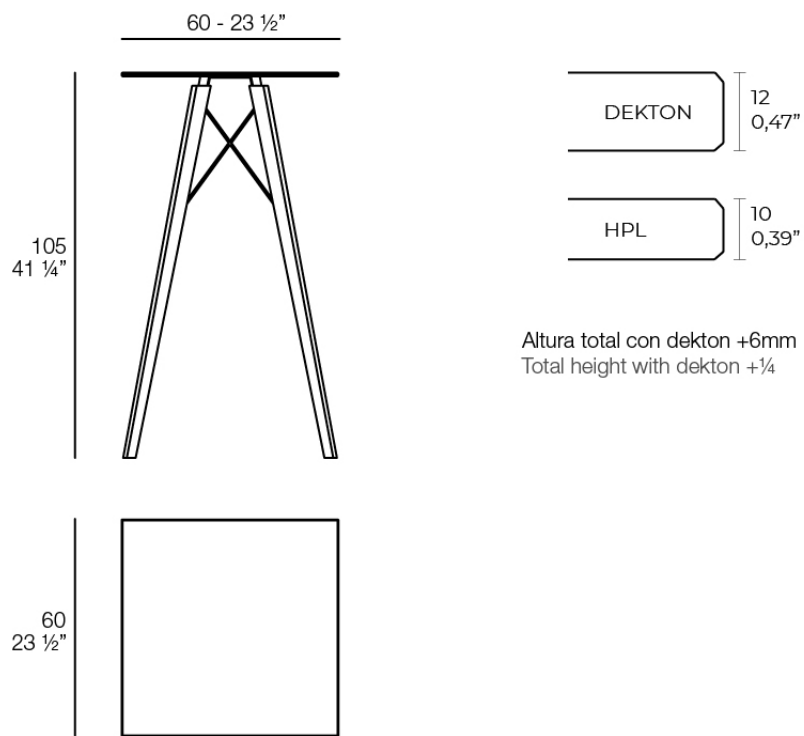

Faz wood high table 60x60x105

by Ramón Esteve

A commitment to minimalist aesthetics, Faz is a sleek and contemporary ensemble of outdoor furniture and planters designed by Ramón Esteve for Vondom. Esteve's creative vision for Faz transcends mere functionality and aims to integrate and harmonize with different spaces, be they residential or expansive installations. Through a deliberate selection of materials and the strategic incorporation of lighting elements, Ramón Esteve has created an atmosphere that exudes serenity, timelessness and an universality. His ability to blend form and function creates an immersive experience where the boundaries between indoors and outdoors are blurred, leaving behind only an impression of cohesive elegance. In short, he is the mastermind behind Faz's ambience.

Info

Description

Weight: 11.19 Kg

FAZ WOOD Mesa Alta 60 x 60
FAZ WOOD Dining table 23 1/2 x 23 1/2"

Finishes

tabletops

HPL Black Edge Top

Ref. 54317

white

black

ecru

HPL black edge

HPL Solid Core Top

Ref. 54317B

white

black

tabletops

HPL Black Edge Top

Ref. VVAR03255

white(black edge)

ecru(black edge)

black(black edge)

HPL Solid Core Top

Ref. VVAR03257