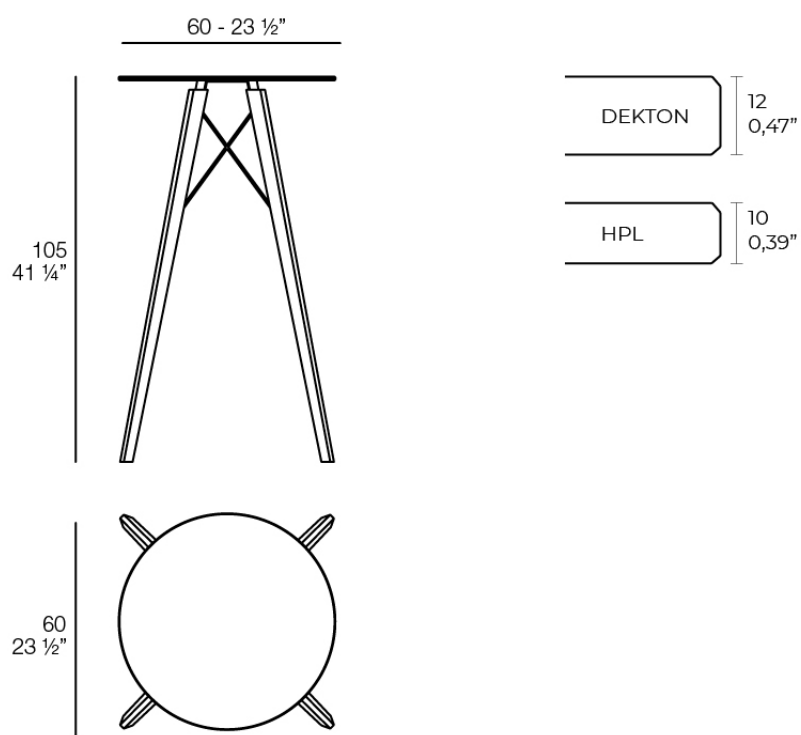

## Faz wood high table ø60x105

by Ramón Esteve

A commitment to minimalist aesthetics, Faz is a sleek and contemporary ensemble of outdoor furniture and planters designed by Ramón Esteve for Vondom. Esteve's creative vision for Faz transcends mere functionality and aims to integrate and harmonize with different spaces, be they residential or expansive installations. Through a deliberate selection of materials and the strategic incorporation of lighting elements, Ramón Esteve has created an atmosphere that exudes serenity, timelessness and an universality. His ability to blend form and function creates an immersive experience where the boundaries between indoors and outdoors are blurred, leaving behind only an impression of cohesive elegance. In short, he is the mastermind behind Faz's ambience.

### Description

Weight: 10.17 Kg

FAZ WOOD Mesa Alta Ø60  
FAZ WOOD Dining table Ø23 1/2"