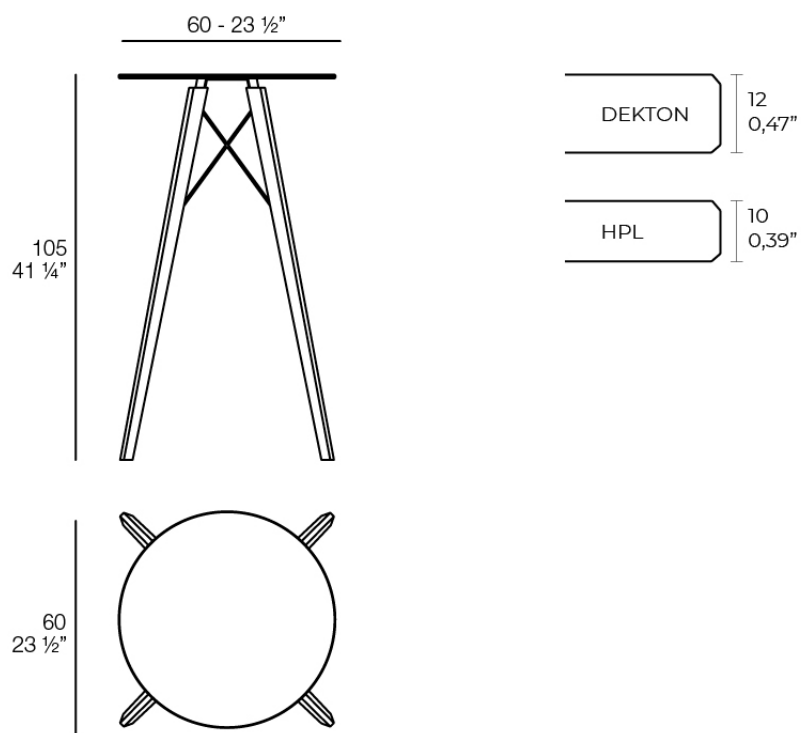

Faz wood high table ø60x105

by Ramón Esteve

A commitment to minimalist aesthetics, Faz is a sleek and contemporary ensemble of outdoor furniture and planters designed by Ramón Esteve for Vondom. Esteve's creative vision for Faz transcends mere functionality and aims to integrate and harmonize with different spaces, be they residential or expansive installations. Through a deliberate selection of materials and the strategic incorporation of lighting elements, Ramón Esteve has created an atmosphere that exudes serenity, timelessness and an universality. His ability to blend form and function creates an immersive experience where the boundaries between indoors and outdoors are blurred, leaving behind only an impression of cohesive elegance. In short, he is the mastermind behind Faz's ambience.

Info

Description

Weight: 10.17 Kg

FAZ WOOD Mesa Alta Ø60
FAZ WOOD Dining table Ø23 1/2"

Finishes

tabletops

HPL Black Edge Top

Ref. 54318

white

gray

black

ecru

HPL black edge

HPL Solid Core Top

Ref. 54318B

white

wood 1

wood 2

tabletops

HPL Black Edge Top Ref. VVAR03256

white(black edge)

ecru(black edge)

black(black edge)

HPL Solid Core Top Ref. VVAR03258