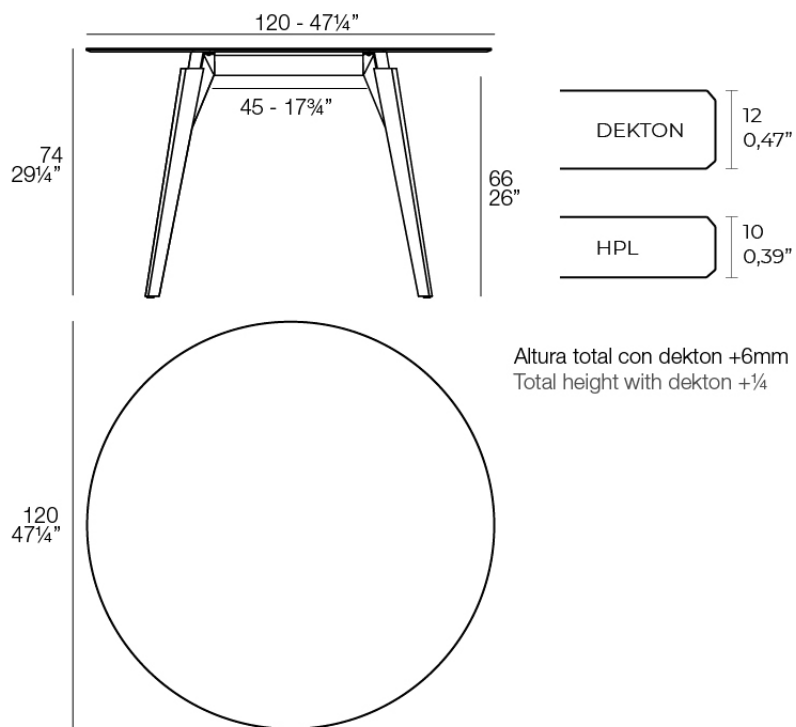

Faz wood high table ø120x74

by Ramón Esteve

A commitment to minimalist aesthetics, Faz is a sleek and contemporary ensemble of outdoor furniture and planters designed by Ramón Esteve for Vondom. Esteve's creative vision for Faz transcends mere functionality and aims to integrate and harmonize with different spaces, be they residential or expansive installations. Through a deliberate selection of materials and the strategic incorporation of lighting elements, Ramón Esteve has created an atmosphere that exudes serenity, timelessness and an universality. His ability to blend form and function creates an immersive experience where the boundaries between indoors and outdoors are blurred, leaving behind only an impression of cohesive elegance. In short, he is the mastermind behind Faz's ambience.

Info

Description

Weight: 31.66 Kg

FAZ WOOD Mesa Salón 120 x 120
FAZ WOOD Lounge Table 47 1/4" x 47 1/4"

Finishes

tabletops

HPL Black Edge Top

Ref. 54323

white

black

ecru

HPL black edge

HPL Solid Core Top

Ref. 54323B

white

black

tabletops

HPL Black Edge Top
Ref. VVAR03175

white(black edge)

ecru(black edge)

black(black edge)

Ambients