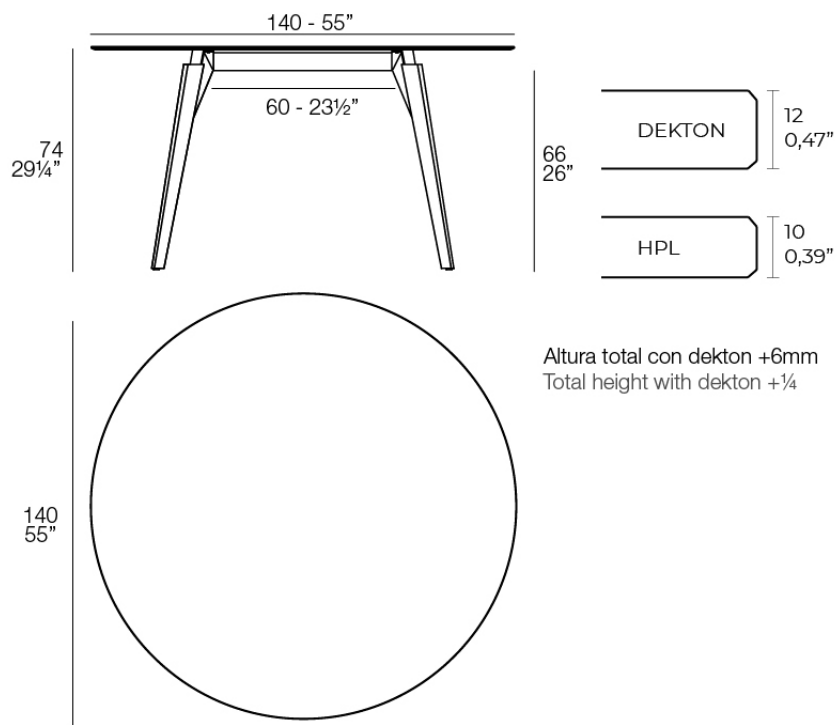

## Faz wood high table ø140x74

by Ramón Esteve

A commitment to minimalist aesthetics, Faz is a sleek and contemporary ensemble of outdoor furniture and planters designed by Ramón Esteve for Vondom. Esteve's creative vision for Faz transcends mere functionality and aims to integrate and harmonize with different spaces, be they residential or expansive installations. Through a deliberate selection of materials and the strategic incorporation of lighting elements, Ramón Esteve has created an atmosphere that exudes serenity, timelessness and an universality. His ability to blend form and function creates an immersive experience where the boundaries between indoors and outdoors are blurred, leaving behind only an impression of cohesive elegance. In short, he is the mastermind behind Faz's ambience.

### Description

Weight: 36.14 Kg

FAZ WOOD Mesa Salón 140 x 140  
FAZ WOOD Lounge Table 55" x 55"