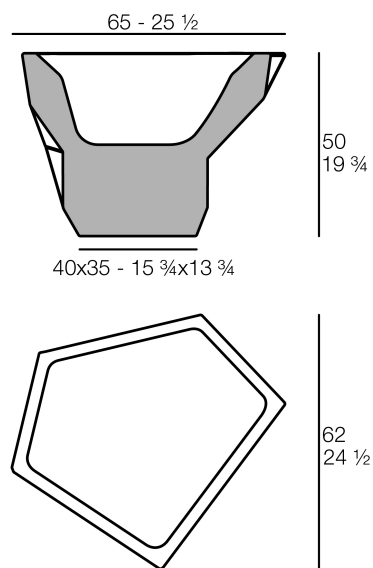

Faz pot 61x61x50

by Ramón Esteve

A commitment to minimalist aesthetics, Faz is a sleek and contemporary ensemble of outdoor furniture and planters designed by Ramón Esteve for Vondom. Esteve's creative vision for Faz transcends mere functionality and aims to integrate and harmonize with different spaces, be they residential or expansive installations. Through a deliberate selection of materials and the strategic incorporation of lighting elements, Ramón Esteve has created an atmosphere that exudes serenity, timelessness and an universality. His ability to blend form and function creates an immersive experience where the boundaries between indoors and outdoors are blurred, leaving behind only an impression of cohesive elegance. In short, he is the mastermind behind Faz's ambience.

Info

Description

Weight: 8 Kg

FAZ Jarron Pequeño C = 28L
FAZ Smal Planter C = 7 1/2 gal

Finishes

finishes

Basic

Ref. 54400A