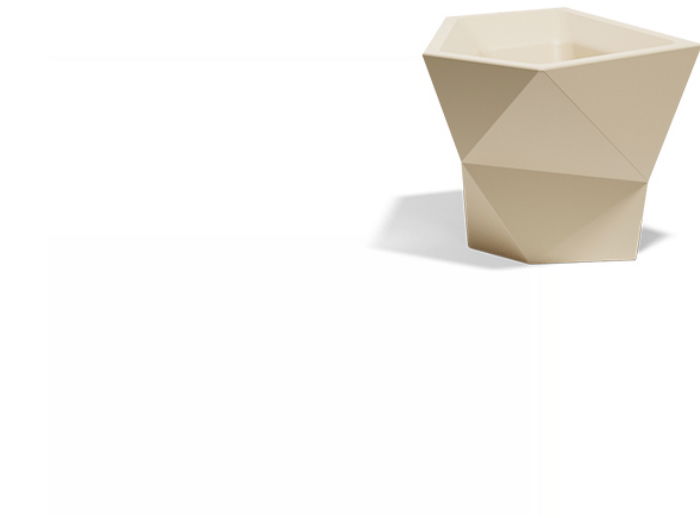

Faz pot 61x61x50

by Ramón Esteve

A commitment to minimalist aesthetics, Faz is a sleek and contemporary ensemble of outdoor furniture and planters designed by Ramón Esteve for Vondom. Esteve's creative vision for Faz transcends mere functionality and aims to integrate and harmonize with different spaces, be they residential or expansive installations. Through a deliberate selection of materials and the strategic incorporation of lighting elements, Ramón Esteve has created an atmosphere that exudes serenity, timelessness and an universality. His ability to blend form and function creates an immersive experience where the boundaries between indoors and outdoors are blurred, leaving behind only an impression of cohesive elegance. In short, he is the mastermind behind Faz's ambience.

Info

Description

Weight: 8 Kg

FAZ Jarron Pequeño C = 28L
FAZ Smal Planter C = 7 1/2 gal

Finishes

finishes

Basic

Ref. 54400A