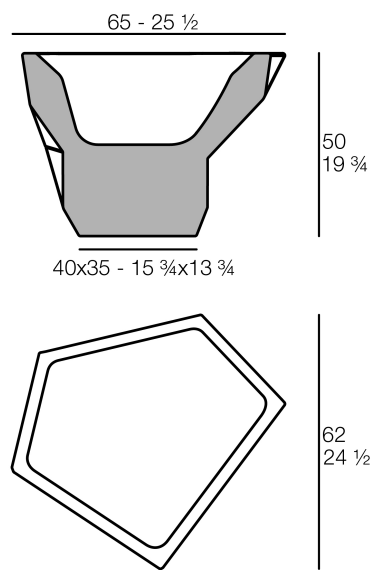

Faz pot 61x61x50

by Ramón Esteve

A commitment to minimalist aesthetics, Faz is a sleek and contemporary ensemble of outdoor furniture and planters designed by Ramón Esteve for Vondom. Esteve's creative vision for Faz transcends mere functionality and aims to integrate and harmonize with different spaces, be they residential or expansive installations. Through a deliberate selection of materials and the strategic incorporation of lighting elements, Ramón Esteve has created an atmosphere that exudes serenity, timelessness and an universality. His ability to blend form and function creates an immersive experience where the boundaries between indoors and outdoors are blurred, leaving behind only an impression of cohesive elegance. In short, he is the mastermind behind Faz's ambience.

Info

Description

Weight: 8 Kg

FAZ Jarron Pequeño C = 28L
FAZ Smal Planter C = 7 1/2 gal

Finishes

finishes

Basic

Ref. 54400A