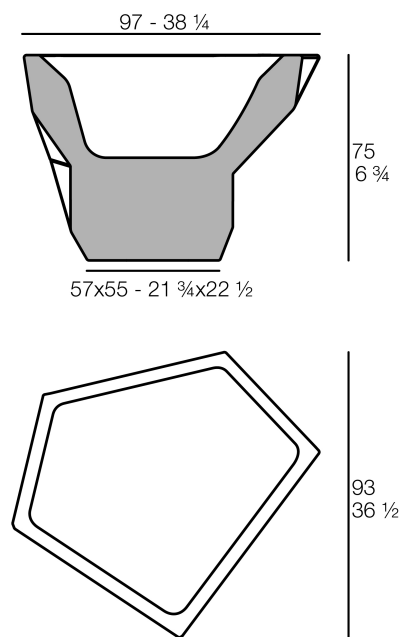

Faz pot 97x93x75

by Ramón Esteve

A commitment to minimalist aesthetics, Faz is a sleek and contemporary ensemble of outdoor furniture and planters designed by Ramón Esteve for Vondom. Esteve's creative vision for Faz transcends mere functionality and aims to integrate and harmonize with different spaces, be they residential or expansive installations. Through a deliberate selection of materials and the strategic incorporation of lighting elements, Ramón Esteve has created an atmosphere that exudes serenity, timelessness and an universality. His ability to blend form and function creates an immersive experience where the boundaries between indoors and outdoors are blurred, leaving behind only an impression of cohesive elegance. In short, he is the mastermind behind Faz's ambience.

Info

Description

Weight: 20 Kg

FAZ Jarron Medio C = 97L
FAZ Medium Planter C = 25 3/4 gal

Finishes

finishes

Basic

Ref. 54401A