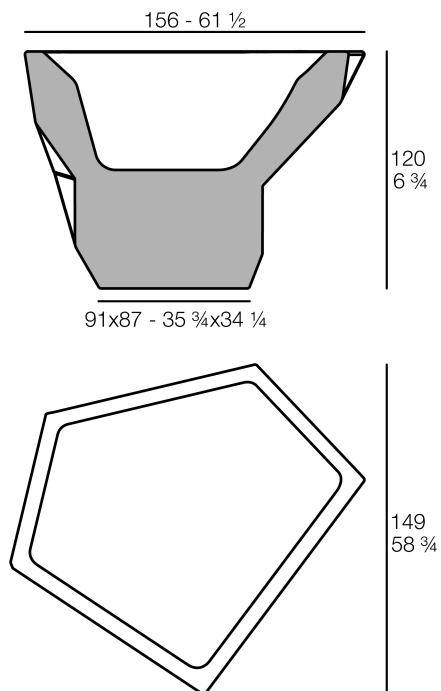

Info

Description

Weight: 47 Kg

FAZ Jarron Alto   C = 400L
FAZ High Planter   C = 105 3/4 gal