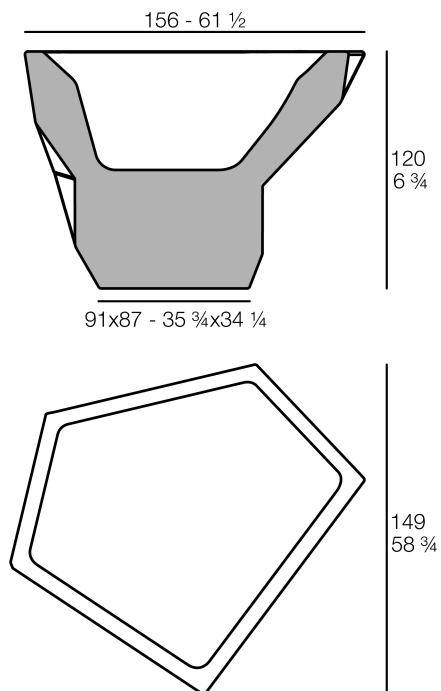

Faz pot 160x150x120

by Ramón Esteve

A commitment to minimalist aesthetics, Faz is a sleek and contemporary ensemble of outdoor furniture and planters designed by Ramón Esteve for Vondom. Esteve's creative vision for Faz transcends mere functionality and aims to integrate and harmonize with different spaces, be they residential or expansive installations. Through a deliberate selection of materials and the strategic incorporation of lighting elements, Ramón Esteve has created an atmosphere that exudes serenity, timelessness and an universality. His ability to blend form and function creates an immersive experience where the boundaries between indoors and outdoors are blurred, leaving behind only an impression of cohesive elegance. In short, he is the mastermind behind Faz's ambience.

Info

Description

Weight: 47 Kg

FAZ Jarron Alto C = 400L
FAZ High Planter C = 105 3/4 gal

Finishes

finishes

Basic

Ref. 54402A