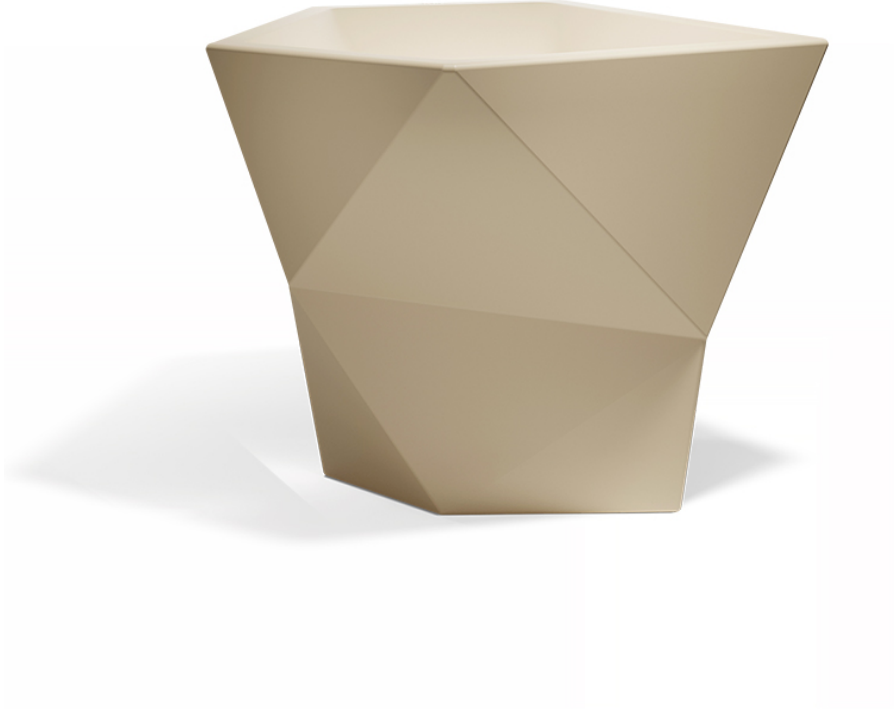

Faz pot 160x150x120

by Ramón Esteve

A commitment to minimalist aesthetics, Faz is a sleek and contemporary ensemble of outdoor furniture and planters designed by Ramón Esteve for Vondom. Esteve's creative vision for Faz transcends mere functionality and aims to integrate and harmonize with different spaces, be they residential or expansive installations. Through a deliberate selection of materials and the strategic incorporation of lighting elements, Ramón Esteve has created an atmosphere that exudes serenity, timelessness and an universality. His ability to blend form and function creates an immersive experience where the boundaries between indoors and outdoors are blurred, leaving behind only an impression of cohesive elegance. In short, he is the mastermind behind Faz's ambience.

Info

Description

Weight: 47 Kg

FAZ Jarron Alto C = 400L
FAZ High Planter C = 105 3/4 gal

Finishes

finishes

Basic

Ref. 54402A