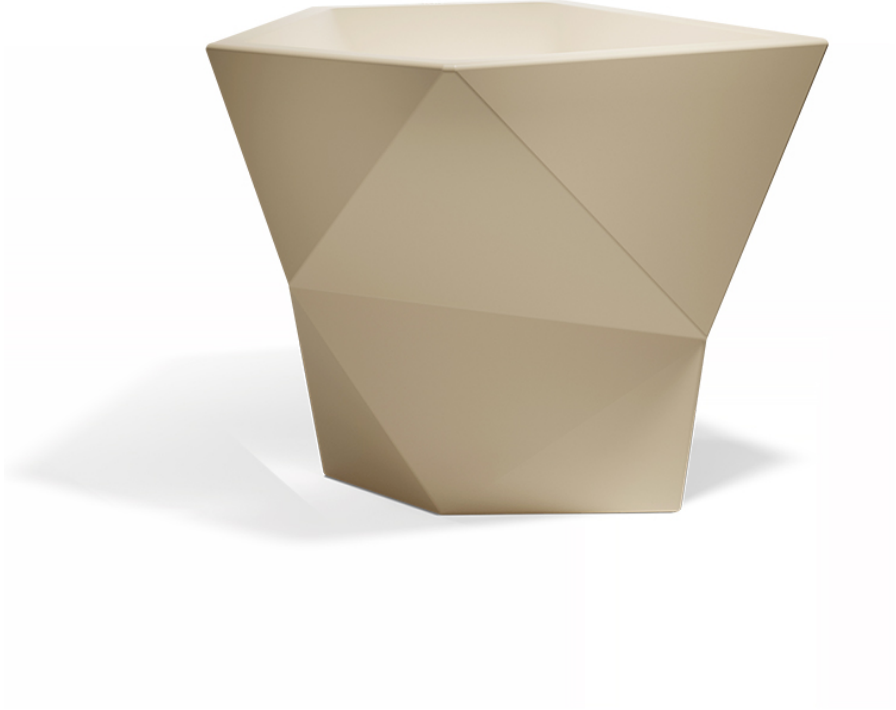

## Faz pot 160x150x120

by Ramón Esteve

A commitment to minimalist aesthetics, Faz is a sleek and contemporary ensemble of outdoor furniture and planters designed by Ramón Esteve for Vondom. Esteve's creative vision for Faz transcends mere functionality and aims to integrate and harmonize with different spaces, be they residential or expansive installations. Through a deliberate selection of materials and the strategic incorporation of lighting elements, Ramón Esteve has created an atmosphere that exudes serenity, timelessness and an universality. His ability to blend form and function creates an immersive experience where the boundaries between indoors and outdoors are blurred, leaving behind only an impression of cohesive elegance. In short, he is the mastermind behind Faz's ambience.

### Description

Weight: 47 Kg

FAZ Jarron Alto      C = 400L  
FAZ High Planter    C = 105 3/4 gal