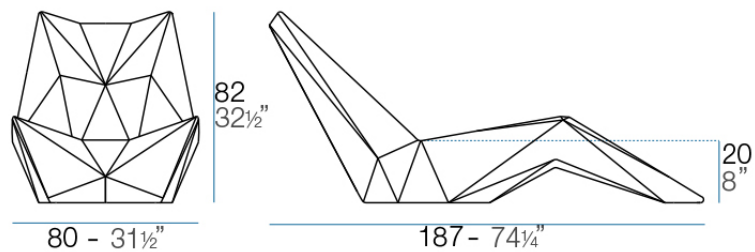

Faz sunbed 187x80x82cm

by Ramón Esteve

A commitment to minimalist aesthetics, Faz is a sleek and contemporary ensemble of outdoor furniture and planters designed by Ramón Esteve for Vondom. Esteve's creative vision for Faz transcends mere functionality and aims to integrate and harmonize with different spaces, be they residential or expansive installations. Through a deliberate selection of materials and the strategic incorporation of lighting elements, Ramón Esteve has created an atmosphere that exudes serenity, timelessness and an universality. His ability to blend form and function creates an immersive experience where the boundaries between indoors and outdoors are blurred, leaving behind only an impression of cohesive elegance. In short, he is the mastermind behind Faz's ambience.

Info

Description

Made of polyethylene resin by rotational moulding. 100% Recyclable. Item suitable for indoor and outdoor use. Available in different finishes.

Weight: 25 Kg

FAZ
FAZ SUNBED

Finishes

finishes