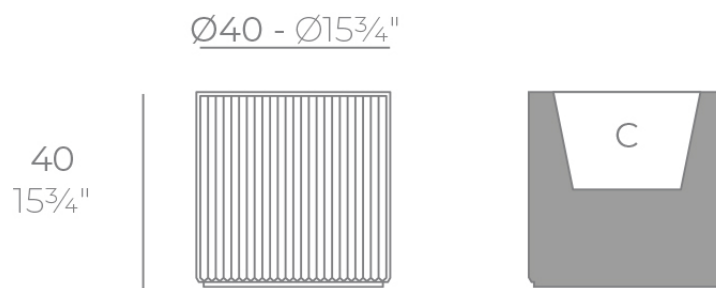

Info

Description

Weight: 4 Kg

GATSBY Cilindro
GATSBY Cylindre
ref. 54421
C= 32x32x23 12¹/₂"x12¹/₂"x9"
17 L
4¹/₂Gal

Finishes

finishes

Basic

Ref. 54421A