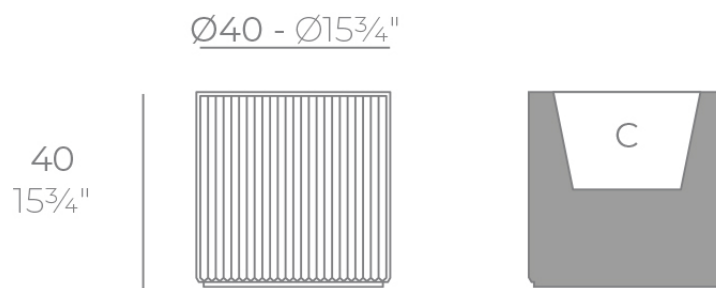

Info

Description

Weight: 4 Kg

GATSBY Cilindro
GATSBY Cylindre
ref. 54421
C= 32x32x23 12 1/2"x12 1/2"x9"
17 L
4 1/2Gal

Finishes

finishes

Basic

Ref. 54421A