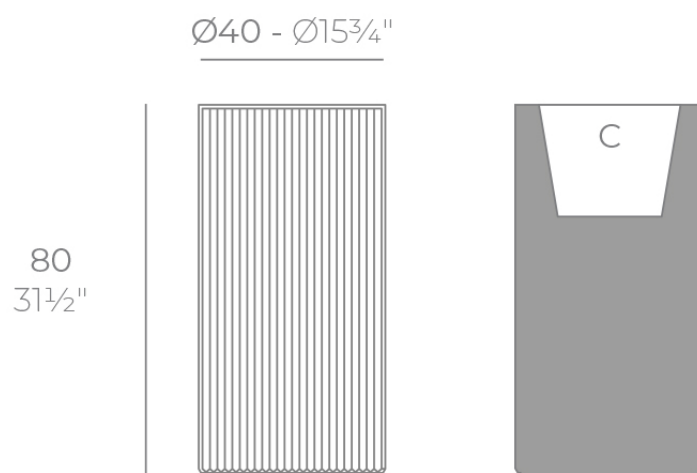

Info

Description

Weight: 7 Kg

GATSBY Cilindro Alto
GATSBY Hight Cylindre
ref. 54422
C= 32x32x28 12½"x12½"x11"
20 L
5½Gal

Finishes

finishes

Basic

Ref. 54422A