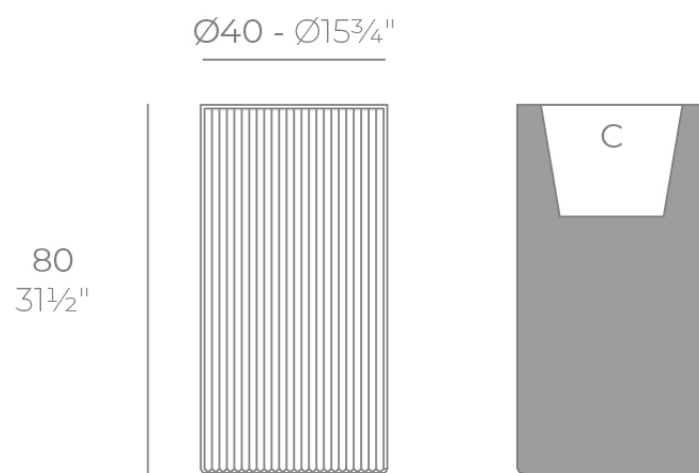

Info

Description

Weight: 7 Kg

GATSBY Cilindro Alto
GATSBY Hight Cylindre
ref. 54422
C= 32x32x28 12½"x12½"x11"
20 L
5½Gal

Finishes

finishes

Basic

Ref. 54422A