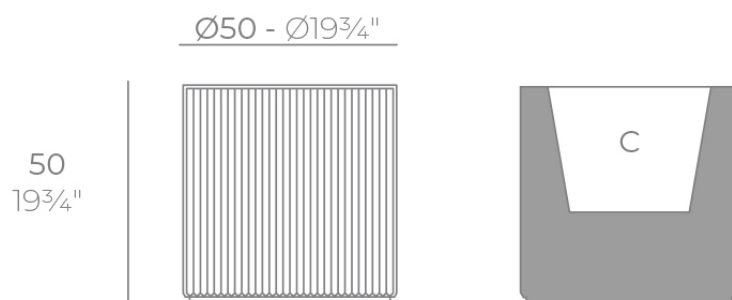

Info

Description

Weight: 6.5 Kg

GATSBY Cilindro
GATSBY Cylindre
ref. 54423
C= 41X41X29 16½"x16½"x11½"
30 L
8Gal

Finishes

finishes

Basic

Ref. 54423A