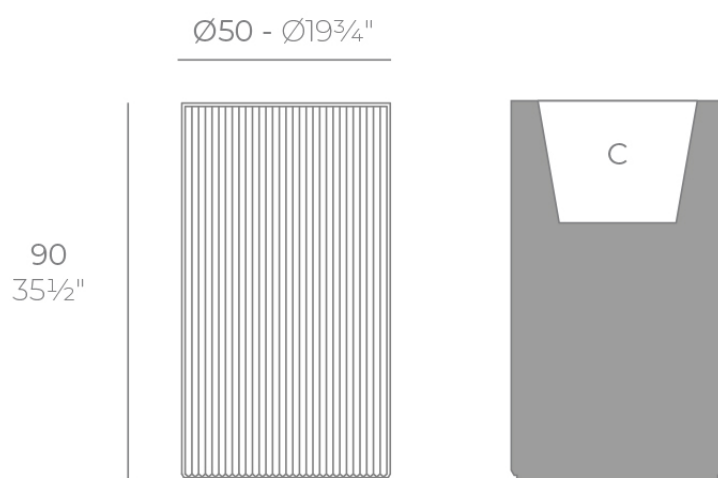

Gatsby cylinder planter ø50x90

by Ramón Esteve

The Gatsby collection, elegantly designed by Ramón Esteve for Vondom, embodies the essence of Art Deco-inspired outdoor living. Influenced by the lavish parties and opulent lifestyle of the Roaring Twenties, this collection embodies a blend of modernity and timeless sophistication.

Info

Description

Weight: 10 Kg

GATSBY Cilindro Alto
GATSBY Hight Cylindre
ref. 54424
C= 41X41X32 16 1/2"x16 1/2"x12 1/2"
32 L
8 1/2Gal

Finishes

finishes

Basic

Ref. 54424A