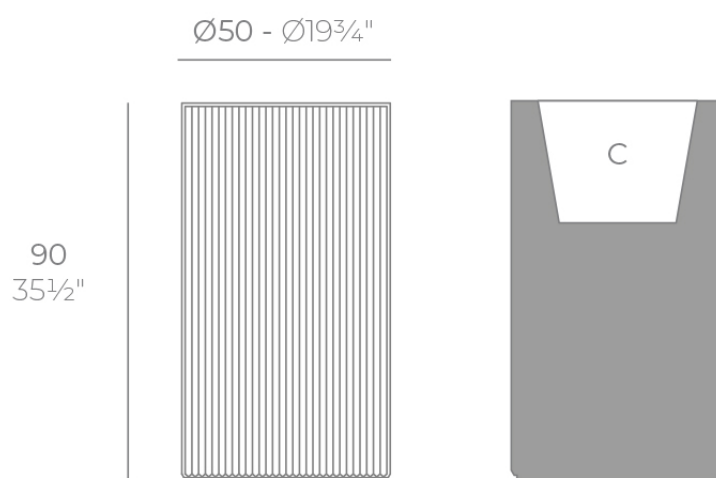

Info

Description

Weight: 10 Kg

GATSBY Cilindro Alto
GATSBY Hight Cylindre
ref. 54424
C= 41X41X32 16½"x16½"x12½"
32 L
8½Gal

Finishes

finishes

Basic

Ref. 54424A