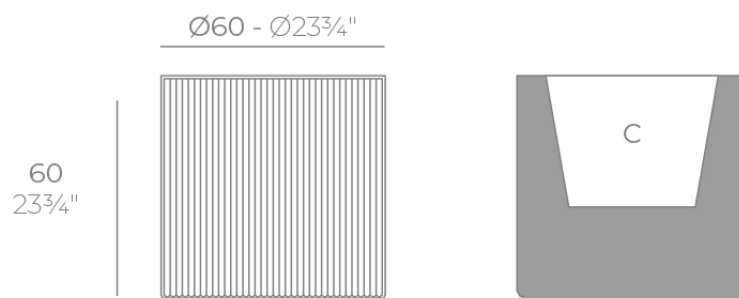

Info

Description

Weight: 10 Kg

GATSBY Cilindro
GATSBY Cylindre
ref. 54425
C= 49x49x31 19½"x19½"x12½"
47 L
12½Gal

Finishes

finishes

Basic

Ref. 54425A