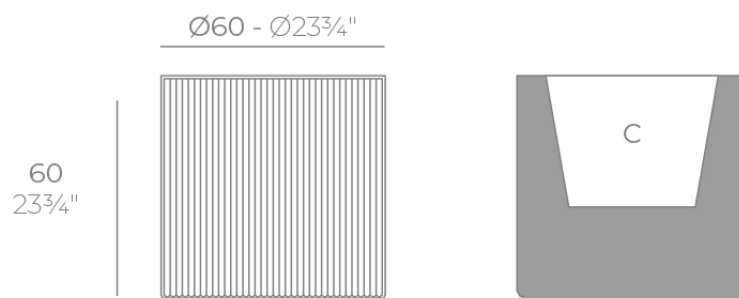

Info

Description

Weight: 10 Kg

GATSBY Cilindro
GATSBY Cylindre
ref. 54425
C= 49x49x31 19¹/₂"x19¹/₂"x12¹/₂"
47 L
12¹/₂Gal

Finishes

finishes

Basic

Ref. 54425A