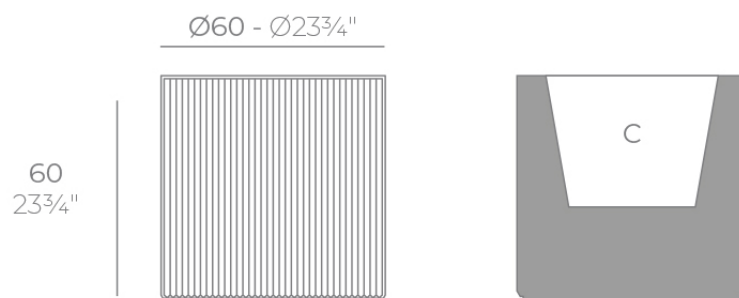

Info

Description

Weight: 10 Kg

GATSBY Cilindro
GATSBY Cylindre
ref. 54425
C= 49x49x31 19½"x19½"x12½"
47 L
12½Gal

Finishes

finishes

BASIC

Ref. 54425A