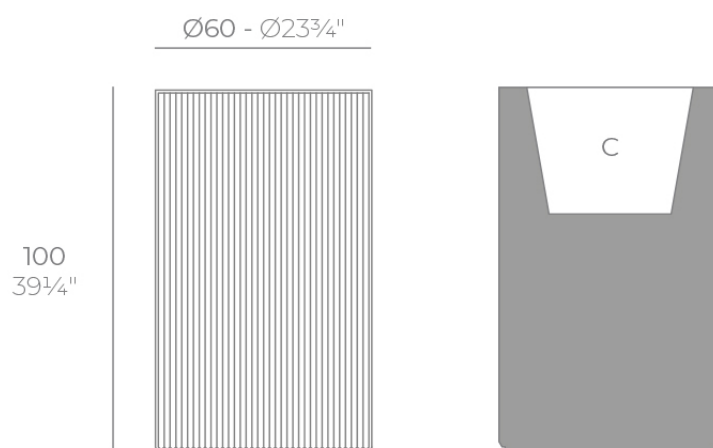

Info

Description

Weight: 13 Kg

GATSBY Cilindro Alto
GATSBY Hight Cylindre
ref. 54426
C= 49x49x45 19¹/₂"x19¹/₂"x17³/₄"
65 L
17¹/₂Gal