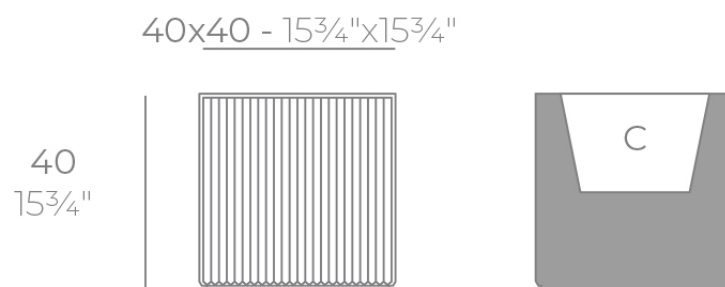

Info

Description

Weight: 5 Kg

GATSBY Cubo
GATSBY Cube
ref. 54427
C= 32x32x23 12¹/₂"x12¹/₂"x9"
18 L
4³/₄Gal

Finishes

finishes

Basic

Ref. 54427A