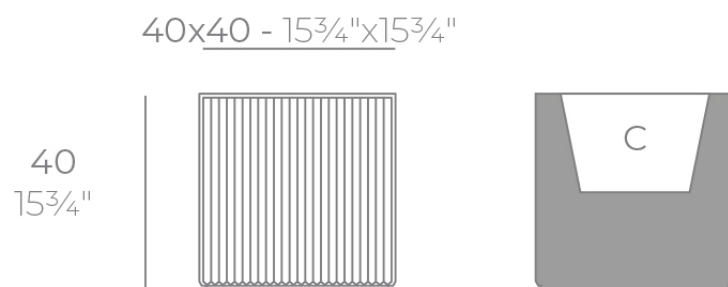

Info

Description

Weight: 5 Kg

GATSBY Cubo
GATSBY Cube
ref. 54427
C= 32x32x23 12¹/₂"x12¹/₂"x9"
18 L
4³/₄Gal

Finishes

finishes

Basic

Ref. 54427A