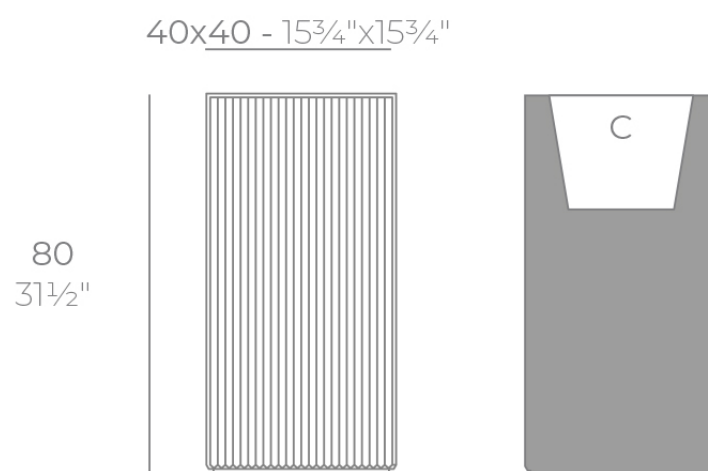

Info

Description

Weight: 13 Kg

GATSBY Cubo Alto
GATSBY Hight Cube
ref. 54428
C= 32x32x32 12¹/₂"x12¹/₂"x12¹/₂"
23 L
6Gal

Finishes

finishes

Basic

Ref. 54428A