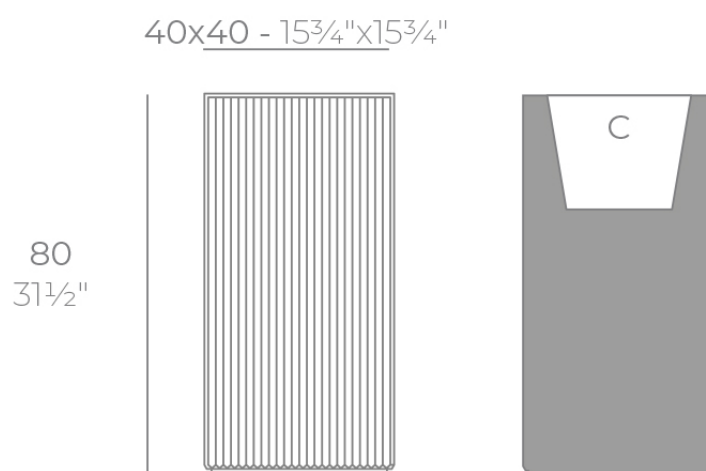

### Description

Weight: 13 Kg

GATSBY Cubo Alto  
GATSBY Hight Cube  
ref. 54428  
C= 32x32x32 12<sup>1</sup>/<sub>2</sub>"x12<sup>1</sup>/<sub>2</sub>"x12<sup>1</sup>/<sub>2</sub>"  
23 L  
6Gal