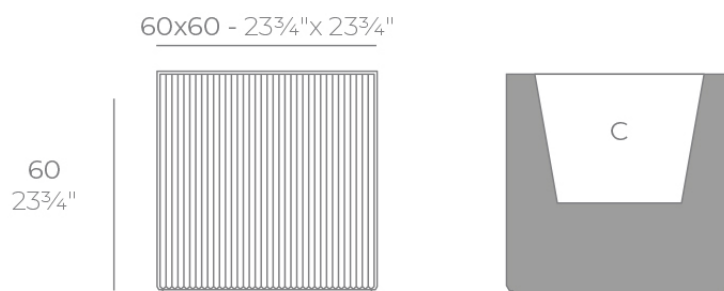

Info

Description

Weight: 18 Kg

GATSBY Cubo
GATSBY Cube
ref. 54431
C= 48x48x34 20³/₄"x20³/₄"x13¹/₂"
53 L
14Gal

Finishes

finishes

Basic

Ref. 54431A