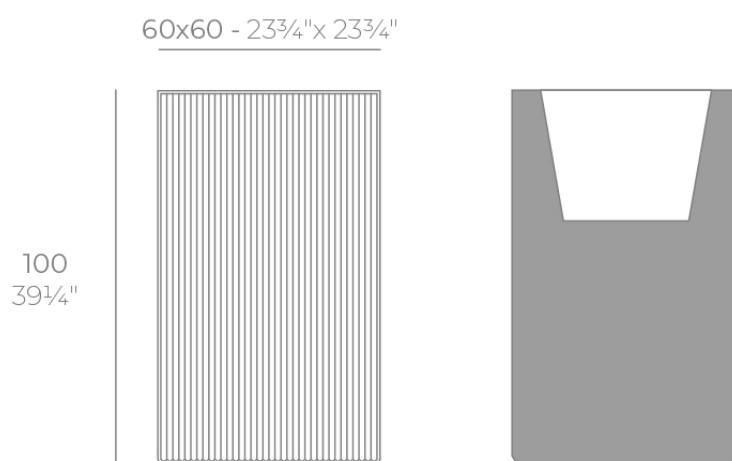

Gatsby prisma planter 60x60x100

by Ramón Esteve

The Gatsby collection, elegantly designed by Ramón Esteve for Vondom, embodies the essence of Art Deco-inspired outdoor living. Influenced by the lavish parties and opulent lifestyle of the Roaring Twenties, this collection embodies a blend of modernity and timeless sophistication.

Info

Description

Weight: 25 Kg

GATSBY Cubo Alto
GATSBY Hight Cube
ref. 54432
C= 48x48x40 20³/₄"x20³/₄"x15³/₄"
62 L
16¹/₂Gal

Finishes

finishes

Basic

Ref. 54432A