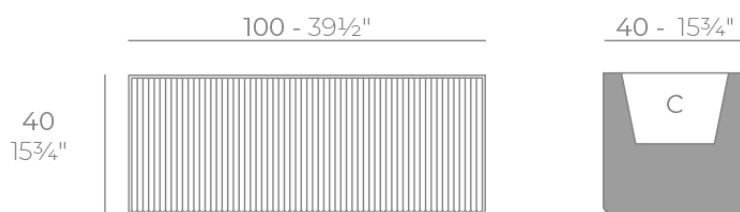

### Description

Weight: 11 Kg

GATSBY Jardinera  
GATSBY Jardiniera  
ref. 54433  
C= 93x32x23 36 1/2"x12 1/2"x9"  
55 L  
14 1/2Gal