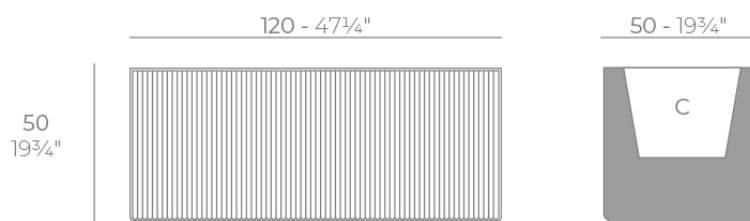

Info

Description

Weight: 18 Kg

GATSBY Jardinera
GATSBY Jardiniera
ref. 54434
C= 110x40x34 43 1/4"x15 3/4"x13 1/2"
118 L
31 1/4Gal

Finishes

finishes

Basic

Ref. 54434A