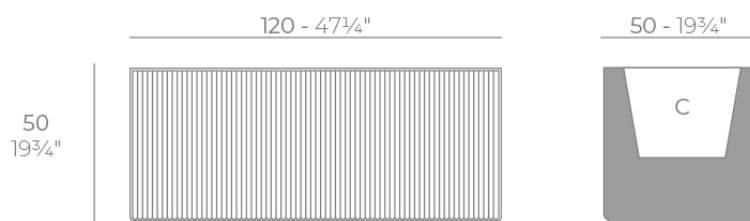

Info

Description

Weight: 18 Kg

GATSBY Jardinera
GATSBY Jardiniera
ref. 54434
C= 110x40x34 43¹/₄"x15³/₄"x13¹/₂"
118 L
31¹/₄Gal